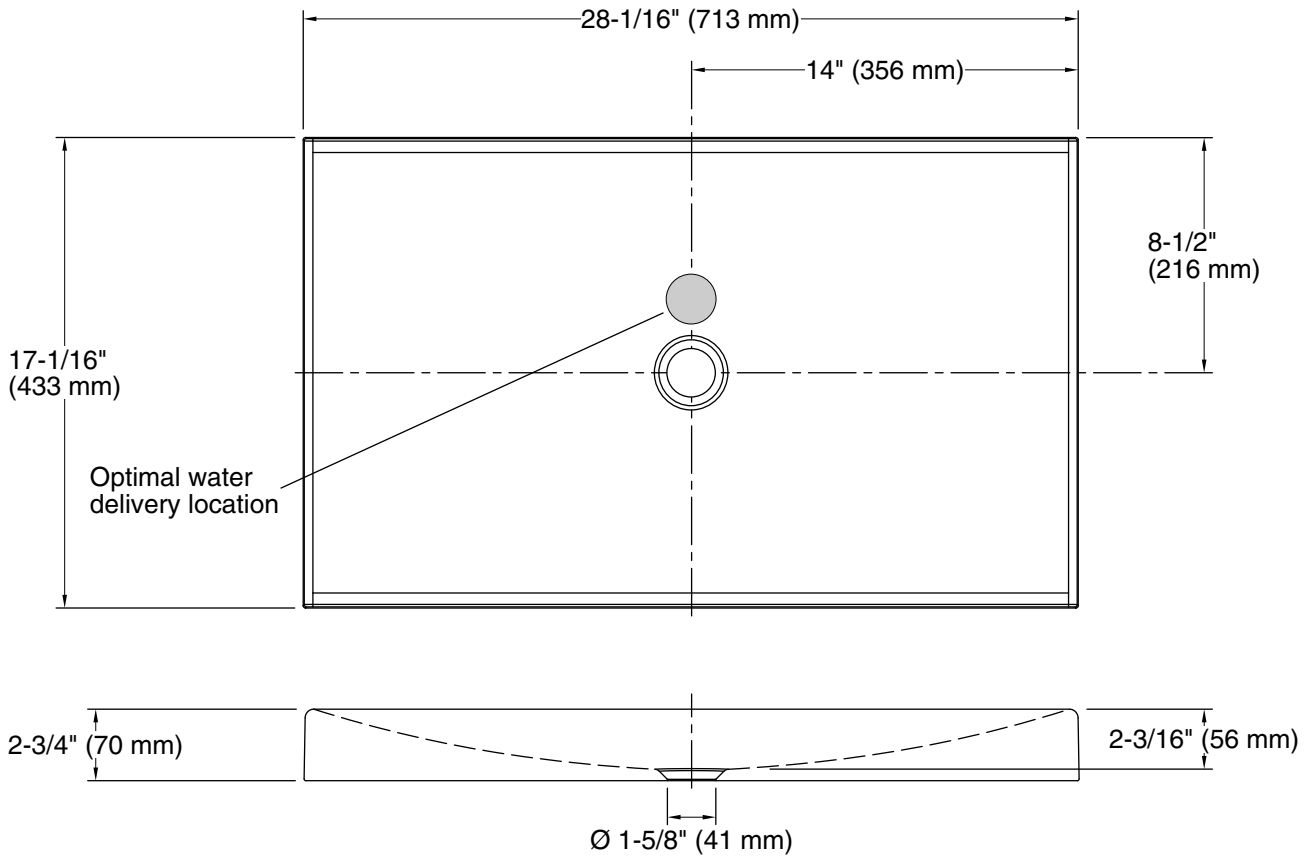

Technical Information

All product dimensions are nominal.

1. Basin configuration: Single Bowl
   Bowl area (Only): Length: 27-7/8" (708 mm)
   Width: 16-3/16" (411 mm)
   Bowl depth: 2-3/16" (56 mm)
   Water depth: 2-3/16" (56 mm)
   With overflow: No
   Drain hole: 1-5/8" (41 mm)

Notes

1. Install this product according to the installation instructions.
   ADA compliant when installed to the specific requirements of these regulations.