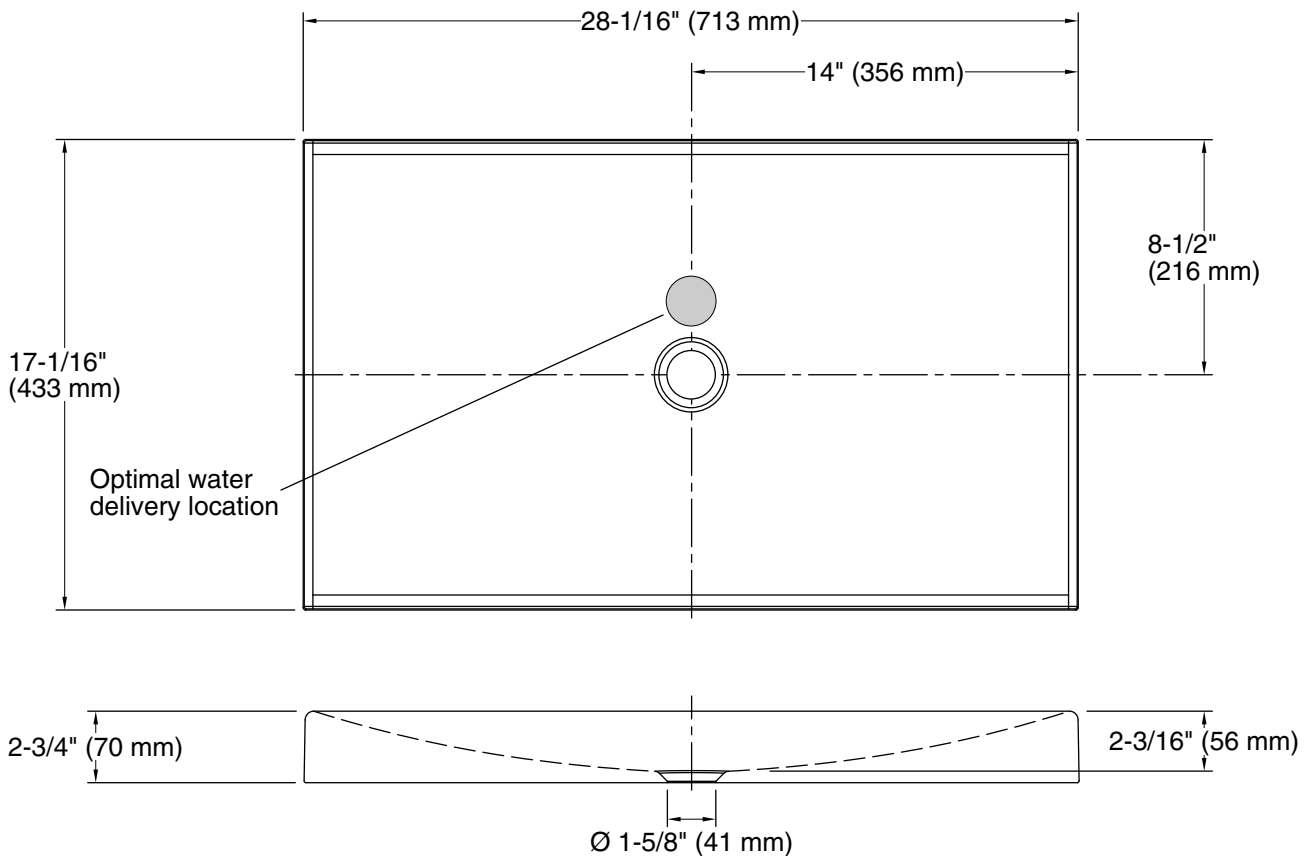

10-17-2024 22:43 - US/CA

THE BOLD LOOK
OF **KOHLER®**

Technical Information

All product dimensions are nominal.

Basin configuration:	Single Bowl
Basin area (Only):	Length: 27-7/8" (708 mm)
	Width: 16-3/16" (411 mm)
	Bowl depth: 2-3/16" (56 mm)
	Water depth: 2-3/16" (56 mm)
With overflow:	No
Drain hole:	1-5/8" (41 mm)