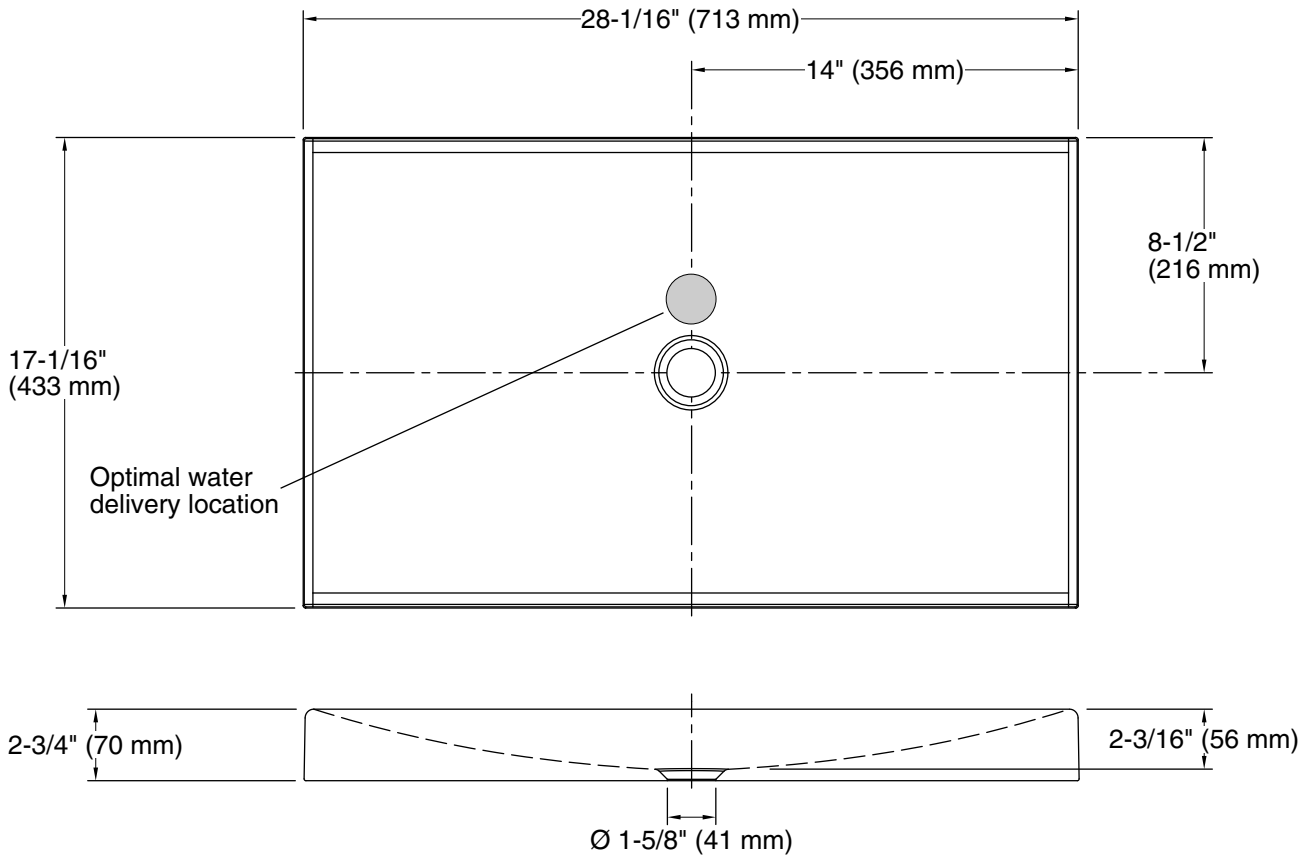

Technical Information

All product dimensions are nominal.

Bowl configuration:	Single
Bowl area (Only):	Length: 27-7/8" (708 mm) Width: 16-3/16" (411 mm) Water depth: 2-3/16" (56 mm)
With overflow:	No
Drain hole:	1-5/8" (41 mm)

Notes

- Install this product according to the installation instructions.
- Product does not have an overflow.
- ADA compliant when installed to the specific requirements of these regulations.