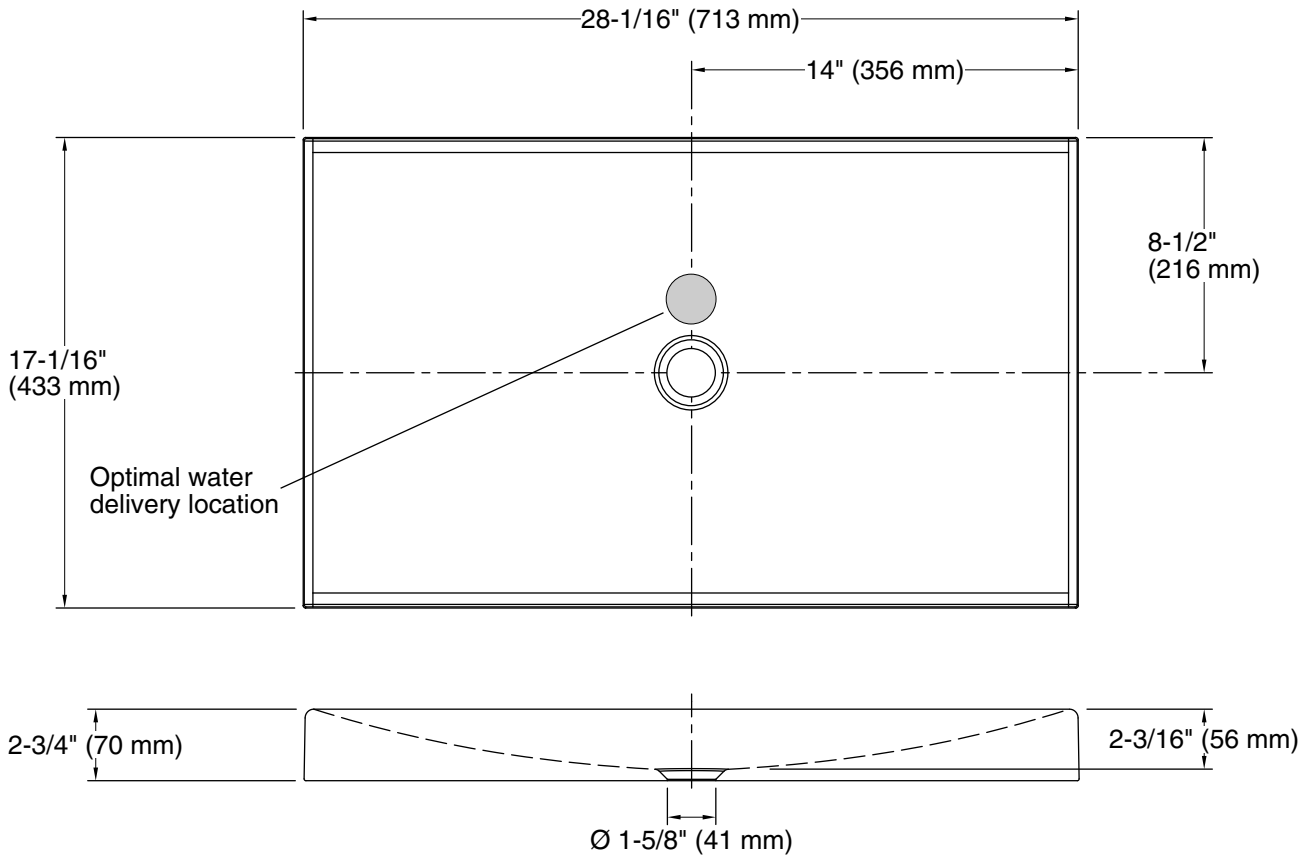

### Technical Information

All product dimensions are nominal.

Bowl configuration:	Single
Bowl area (Only):	Length: 27-7/8" (708 mm) Width: 16-3/16" (411 mm) Water depth: 2-3/16" (56 mm)
With overflow:	No
Drain hole:	1-5/8" (41 mm)