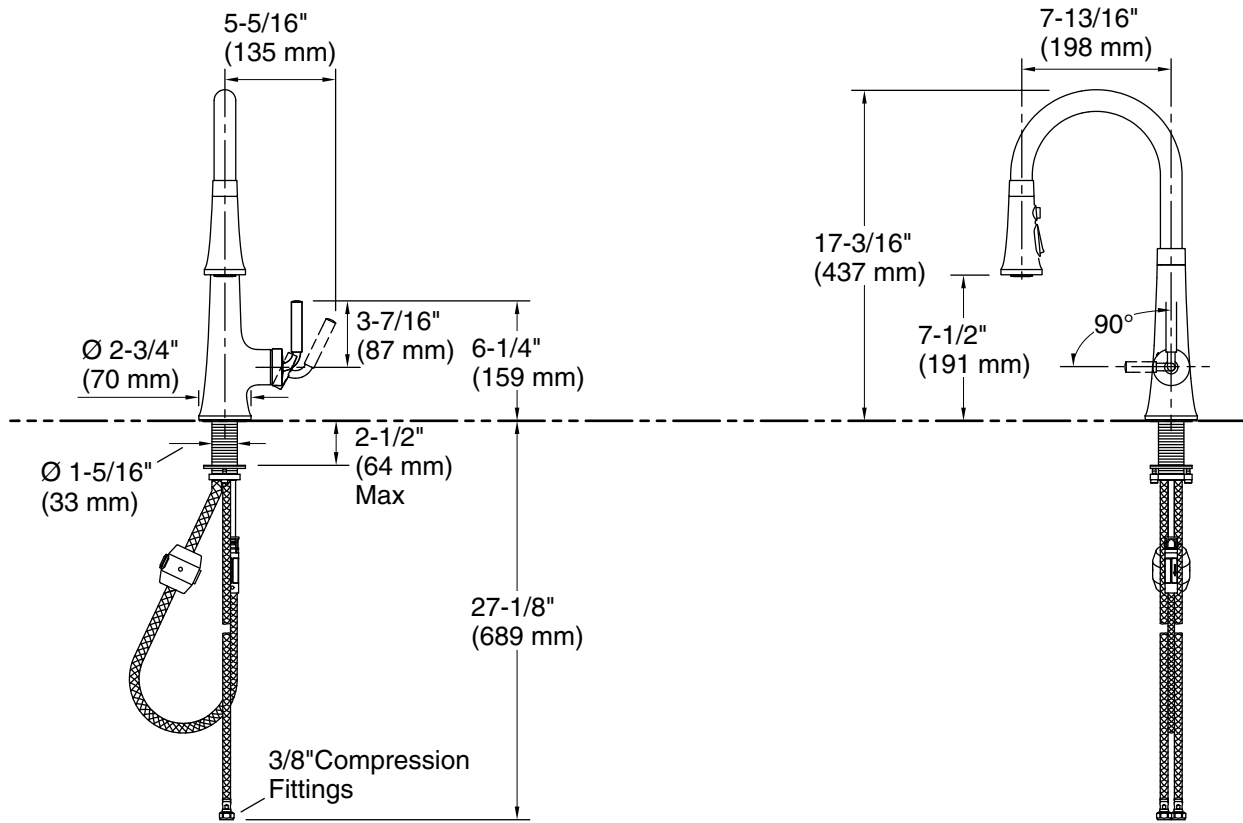

Adapters, Rough-in and Extension Kits

1327990 Range: 2-1/2" (64 mm) - 4-5/8" (117 mm)

Recommended Products/Accessories

K-77685 Single-cartridge water filtration system
K-77686 Double-cartridge water filtration system
K-77687 single replacement filter cartridge
K-77688 Replacement Filter Cartridges, Two-Pack

Optional Products/Accessories

K-24461 Three-hole kitchen faucet escutcheon

ADA **CSA B651**

Codes/Standards

ASME A112.18.1/CSA B125.1
NSF/ANSI/CAN 61
NSF/ANSI/CAN 372
All applicable US Federal and State material regulations
DOE - Energy Policy Act 1992
California Energy Commission (CEC)
ADA
ICC/ANSI A117.1
CSA B651
IAPMO Certification

Technical Information

All product dimensions are nominal.

Faucet:

Flow rate: 1.5 gal/min (5.7 l/min)

Drain included: No

Spout:

Spout reach: 7-3/4" (198 mm)

Notes