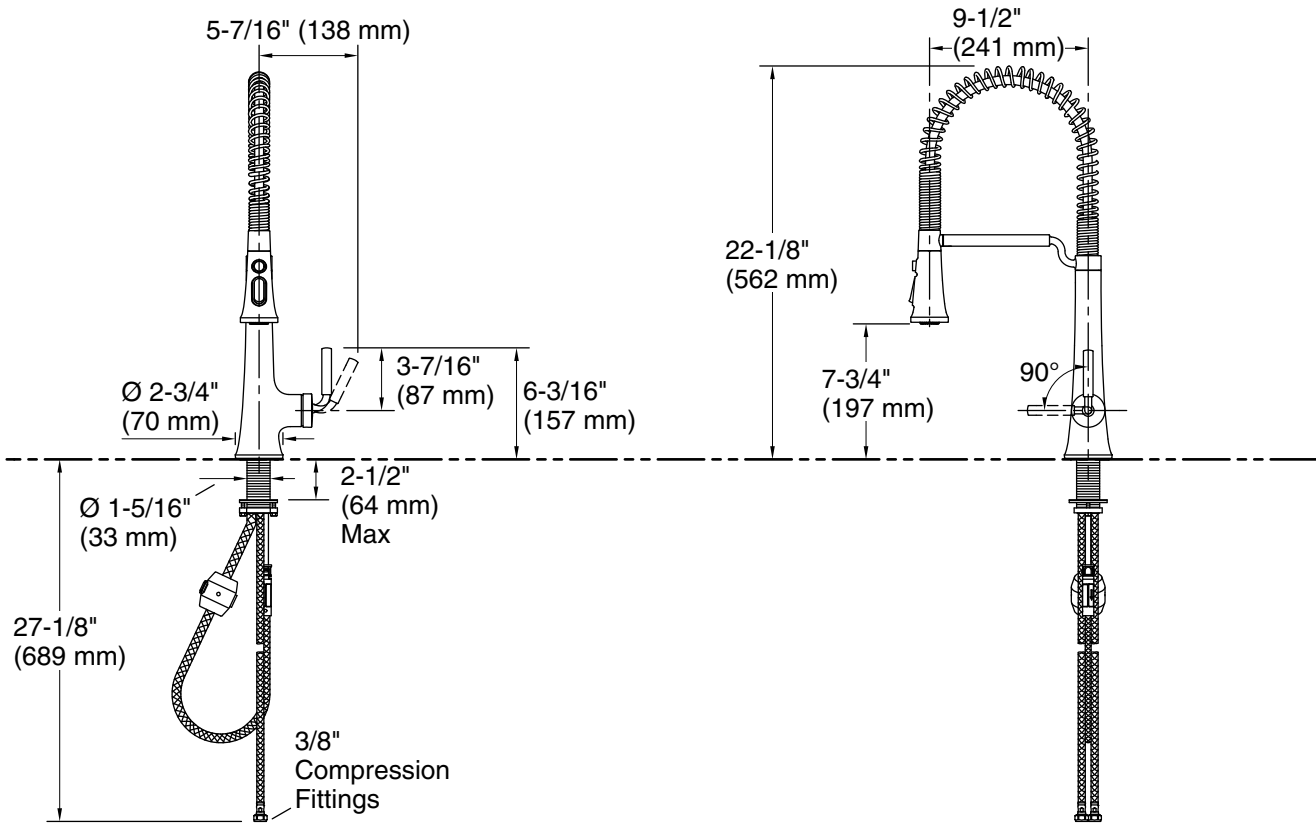

Adapters, Rough-in and Extension Kits

1327990 Range: 2-1/2" (64 mm) -
4-5/8" (117 mm)

Recommended Products/Accessories

- K-77685 Single-cartridge water filtration system
- K-77686 Double-cartridge water filtration system
- K-77687 single replacement filter cartridge
- K-77688 Replacement Filter Cartridges, Two-Pack

Optional Products/Accessories

- K-24461 Three-hole kitchen faucet escutcheon

ADA **CSA B651**

Codes/Standards

ASME A112.18.1/CSA B125.1
NSF/ANSI/CAN 61
NSF/ANSI/CAN 372
All applicable US Federal and State material regulations
DOE - Energy Policy Act 1992
California Energy Commission (CEC)
ADA
ICC/ANSI A117.1
CSA B651
IAPMO Certification

KOHLER® Faucet Lifetime Limited Warranty

See website for detailed warranty information.

Technical Information

All product dimensions are nominal.

Faucet:

Flow rate: 1.5 gal/min (5.7 l/min)

Drain included: No

Spout:

Spout reach: 9-1/2" (241 mm)

Handshower:

Rated maximum flow: 0 gal/min (0 l/min)

Notes

Install this product according to the installation instructions.

ADA complaint for faucet handles only.

ADA compliant for faucet handles only