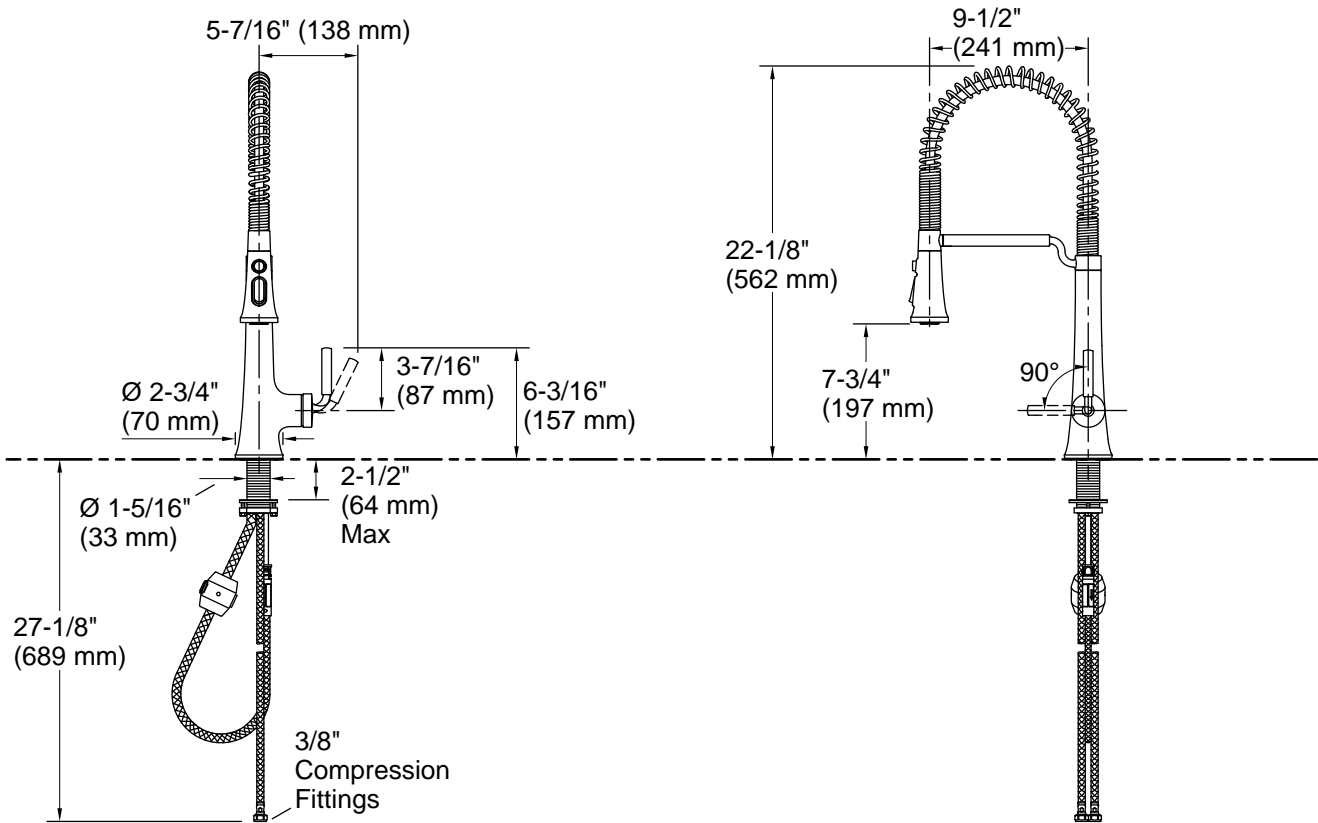

Adapters, Rough-in and Extension Kits

1327990 Range: 2-1/2" (64 mm) - 4-5/8" (117 mm)

Recommended Products/Accessories

K-77685 Single-cartridge water filtration system
K-77686 Double-cartridge water filtration system
K-77687 single replacement filter cartridge
K-77688 Replacement Filter Cartridges, Two-Pack

Optional Products/Accessories

K-24461 Three-hole kitchen faucet escutcheon

ADA **CSA B651**

Codes/Standards

ASME A112.18.1/CSA B125.1
NSF/ANSI/CAN 61
NSF/ANSI/CAN 372
All applicable US Federal and State material regulations
DOE - Energy Policy Act 1992
California Energy Commission (CEC)
ADA
ICC/ANSI A117.1
CSA B651
IAPMO Certification

Technical Information

All product dimensions are nominal.

Faucet:

Flow rate: 1.5 gal/min (5.7 l/min)

Drain included: No

Spout:

Spout reach: 9-1/2" (241 mm)

Handshower: