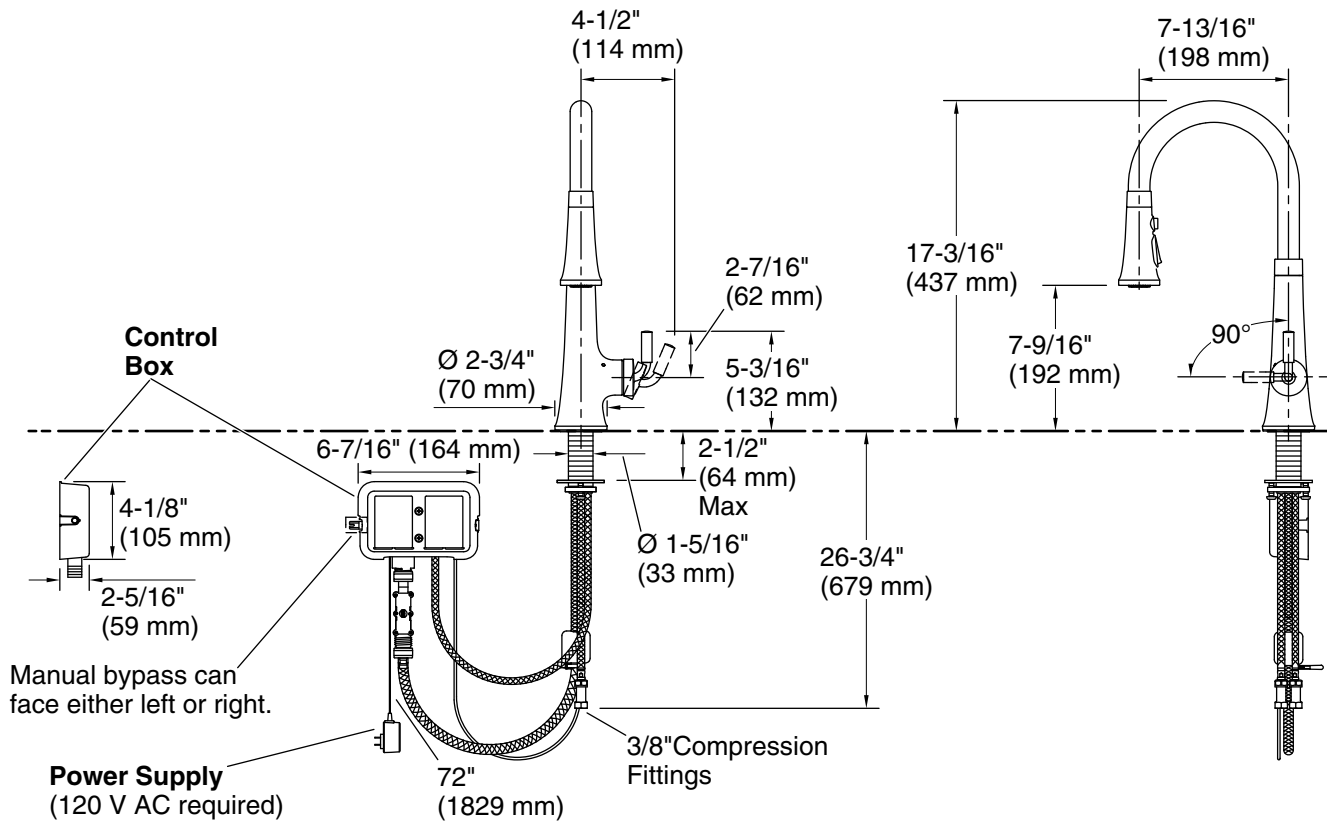

Required Electrical Service

One circuit required, protected with Class A Ground-Fault Circuit-Interrupter (GFCI). Outside North America, this device may be known as a Residual Current Device (RCD).

120 V

Technical Information

All product dimensions are nominal.

- Power source: Plug - AC, included
- Faucet flow rate: 1.5 gal/min (5.7 l/min)
- Drain included: No
- **Spout:**
- Spout reach: 7-3/4" (198 mm)

Notes

Install this product according to the installation instructions.

ADA compliant for faucet handles only

ADA, CSA B651 compliant when installed to the specific requirements of these regulations.