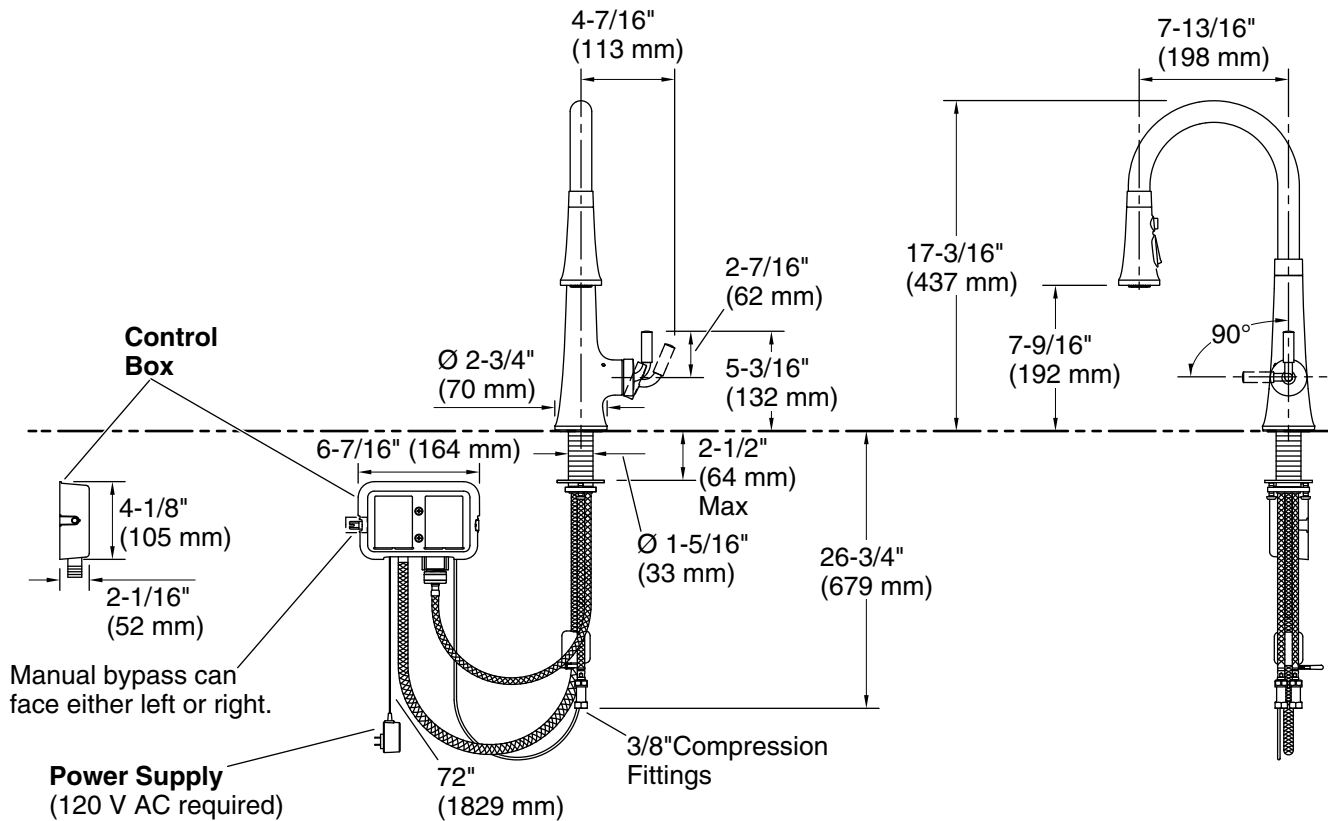

Required Electrical Service

One circuit required, protected with Class A Ground-Fault Circuit-Interrupter (GFCI). Outside North America, this device may be known as a Residual Current Device (RCD).

120 V, .15 A, 60 Hz

Technical Information

All product dimensions are nominal.

Power source: Plug - AC, included

Faucet:

Flow rate: 1.5 gal/min (5.7 l/min)

Drain included: No

Spout:

Spout reach: 7-3/4" (198 mm)

Notes

Install this product according to the installation instructions.

ADA compliant for faucet handles only

ADA, CSA B651 compliant when installed to the specific requirements of these regulations.