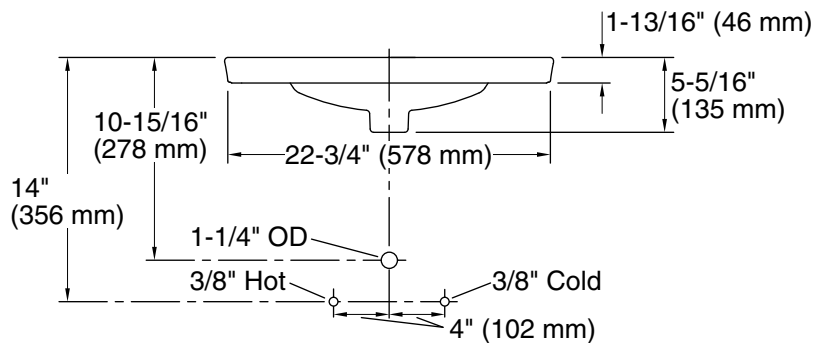

### Technical Information

All product dimensions are nominal.

Bowl configuration:	Single
Installation:	Drop-in
Bowl area (Only):	Length: 15-3/8" (391 mm) Width: 13-3/16" (335 mm) Water depth: 1-7/8" (48 mm)
Number of deck holes:	1
Faucet hole(s):	1-3/8" (35 mm)
Drain hole:	1-3/4" (44 mm)
Template:	1081943-7, required, included