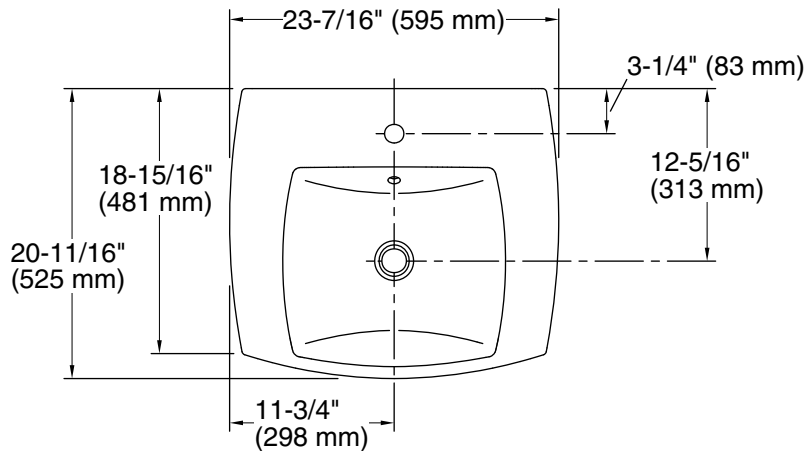

### Technical Information

All product dimensions are nominal.

Bowl configuration:	Single
Installation:	Drop-in
Bowl area (Only):	Length: 15-3/8" (391 mm) Width: 13-3/16" (335 mm) Water depth: 1-7/8" (48 mm)
Number of deck holes:	1
Faucet hole(s):	1-3/8" (35 mm)
Drain hole:	1-3/4" (44 mm)
Template:	1081943-7, required, included