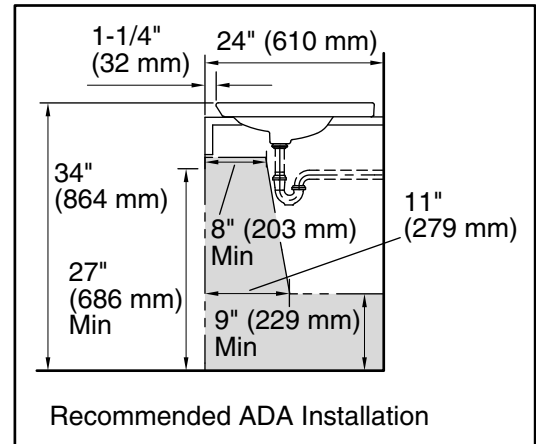

### Technical Information

All product dimensions are nominal.

Bowl configuration:	Single
Installation:	Drop-in
Bowl area (Only):	Length: 15-3/8" (391 mm) Width: 13-3/16" (335 mm) Water depth: 1-7/8" (48 mm)
Number of deck holes:	1
Faucet hole(s):	1-3/8" (35 mm)
Drain hole:	1-3/4" (44 mm)
Template:	1081943-7, required, included