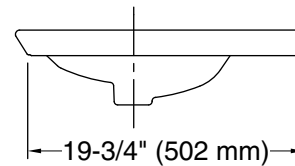

### Technical Information

All product dimensions are nominal.

Bowl configuration:	Single
Installation:	Drop-in
Bowl area (Only):	Length: 15-3/8" (391 mm) Width: 13-3/16" (335 mm) Water depth: 1-7/8" (48 mm)
Number of deck holes:	1
Faucet hole(s):	1-3/8" (35 mm)
Drain hole:	1-3/4" (44 mm)
Template:	1081943-7, required, included