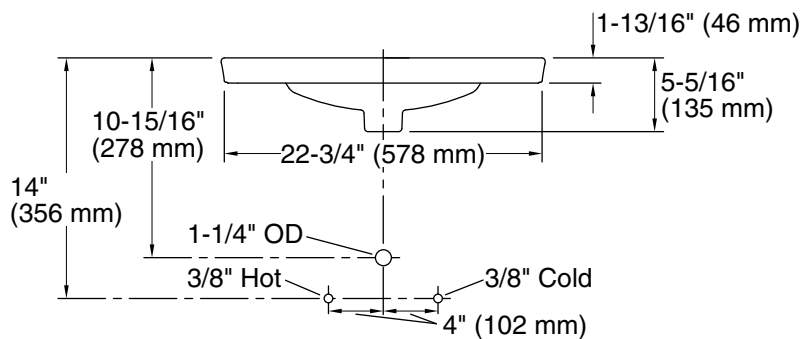

Kelston®
Drop-in Bathroom Sink
K-2381-1

Features

- Single faucet hole
- Overflow drain
- Coordinates with other products in the Kelston collection

Material

- Vitreous china

Installation

- Drop-in

Recommended Products/Accessories

11-1-2024 23:13 - US/CA

THE BOLD LOOK
OF **KOHLER®**

Technical Information

All product dimensions are nominal.

Basin configuration:	Single Bowl
Bowl area (Only):	Length: 15-3/8" (391 mm) Width: 13-3/16" (335 mm) Water depth: 1-7/8" (48 mm)
Number of deck holes:	1
Faucet hole(s):	1-3/8" (35 mm)
Drain hole:	1-3/4" (44 mm)
Template:	1081943-7, required, included