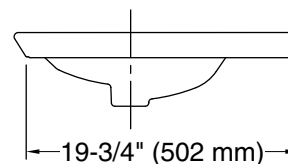

11-1-2024 23:13 - US/CA

THE BOLD LOOK
OF **KOHLER®**

Technical Information

All product dimensions are nominal.

Basin configuration:	Single Bowl
Bowl area (Only):	Length: 15-3/8" (391 mm) Width: 13-3/16" (335 mm) Water depth: 1-7/8" (48 mm)
Number of deck holes:	1
Faucet hole(s):	1-3/8" (35 mm)
Drain hole:	1-3/4" (44 mm)
Template:	1081943-7, required, included