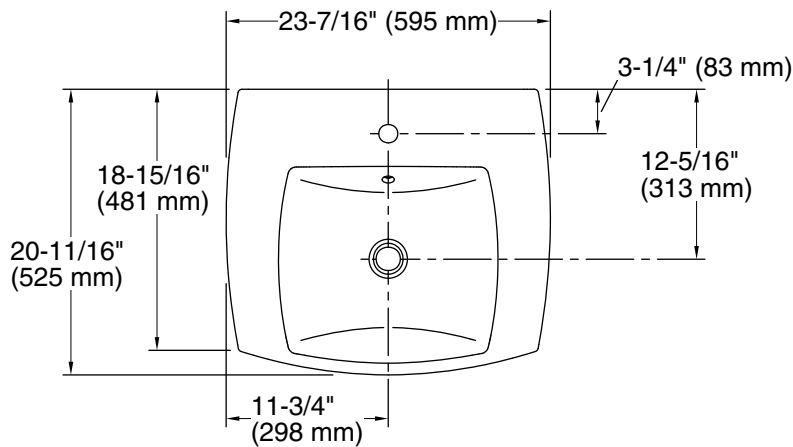

Kelston®
Drop-in Bathroom Sink
K-2381-1

Features

- Single faucet hole
- Overflow drain
- Coordinates with other products in the Kelston collection

Material

- Vitreous china

Installation

- Drop-in

Recommended Products/Accessories

11-1-2024 23:13 - US/CA

THE BOLD LOOK
OF **KOHLER®**

Technical Information

All product dimensions are nominal.

Basin configuration:	Single Bowl
Bowl area (Only):	Length: 15-3/8" (391 mm) Width: 13-3/16" (335 mm) Water depth: 1-7/8" (48 mm)
Number of deck holes:	1
Faucet hole(s):	1-3/8" (35 mm)
Drain hole:	1-3/4" (44 mm)
Template:	1081943-7, required, included