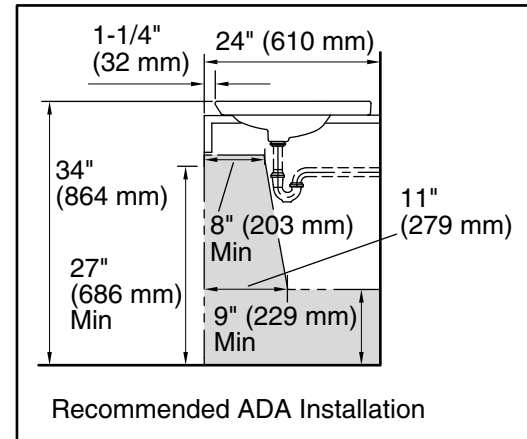

Kelston®
Drop-in Bathroom Sink
K-2381-1

Features

- Single faucet hole
- Overflow drain
- Coordinates with other products in the Kelston collection

Material

- Vitreous china

Installation

- Drop-in

Recommended Products/Accessories

11-1-2024 23:13 - US/CA

THE BOLD LOOK
OF **KOHLER®**

Technical Information

All product dimensions are nominal.

Basin configuration:	Single Bowl
Bowl area (Only):	Length: 15-3/8" (391 mm) Width: 13-3/16" (335 mm) Water depth: 1-7/8" (48 mm)
Number of deck holes:	1
Faucet hole(s):	1-3/8" (35 mm)
Drain hole:	1-3/4" (44 mm)
Template:	1081943-7, required, included