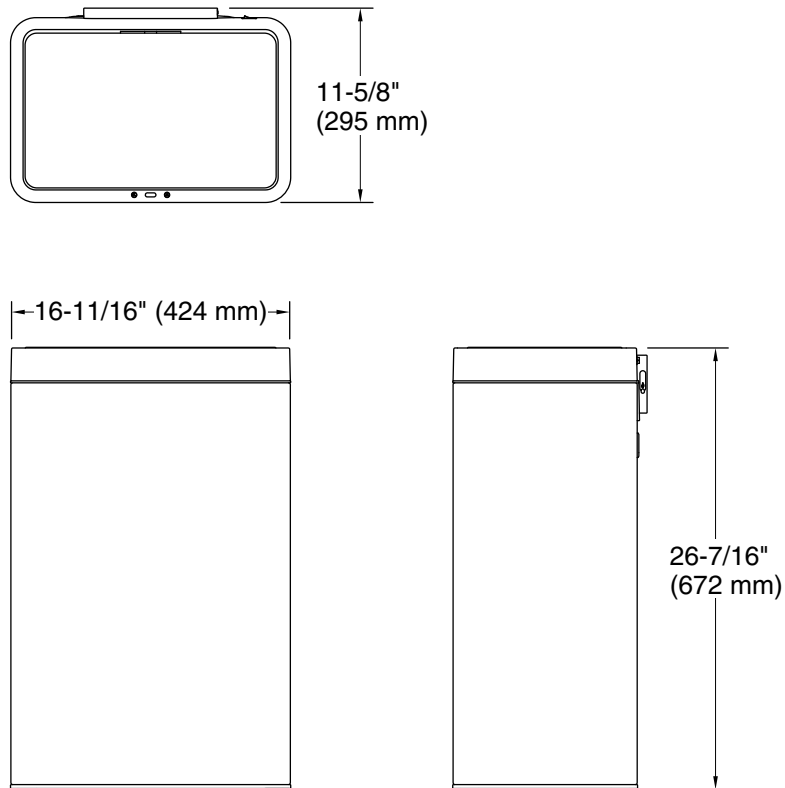

Available Colors/Finishes

Color tiles intended for reference only.

Color	Code	Description
	ST	Stainless Steel
	BST	Black Stainless
	STW	White and Stainless Steel

Technical Information

All product dimensions are nominal.