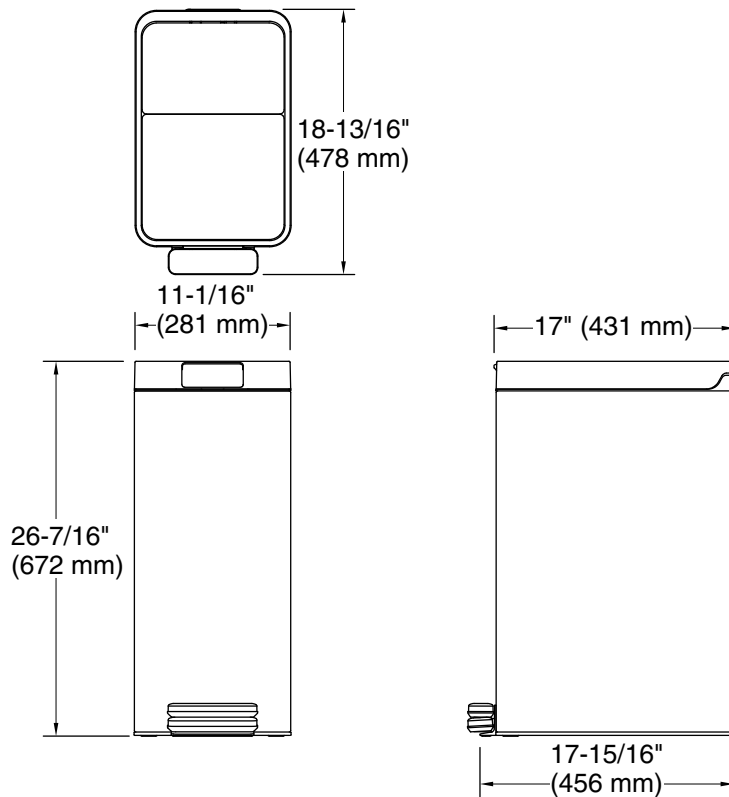

Technical Information

All product dimensions are nominal.

Material: Stainless Steel, Plastic