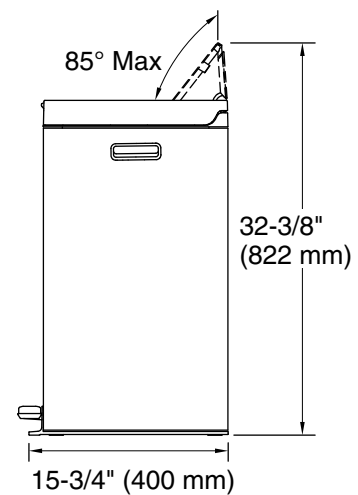

Technical Information

All product dimensions are nominal.

Material: Stainless Steel, Plastic

Height: 32-3/8" (823 mm)