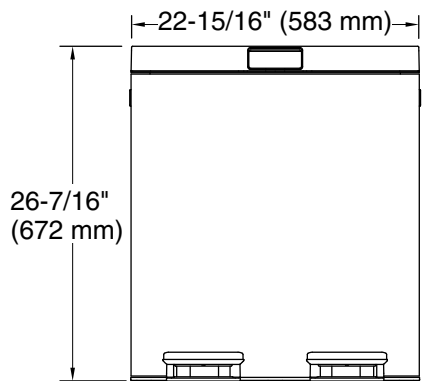

Technical Information

All product dimensions are nominal.

Material: Stainless Steel, Plastic

Height: 32-3/8" (823 mm)