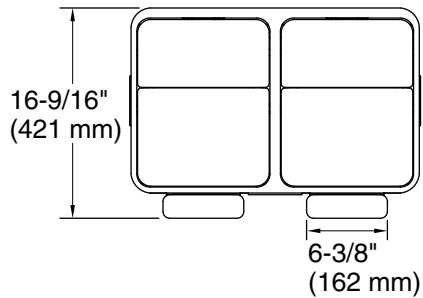

Technical Information

All product dimensions are nominal.

Material: Stainless Steel, Plastic

Height: 32-3/8" (823 mm)