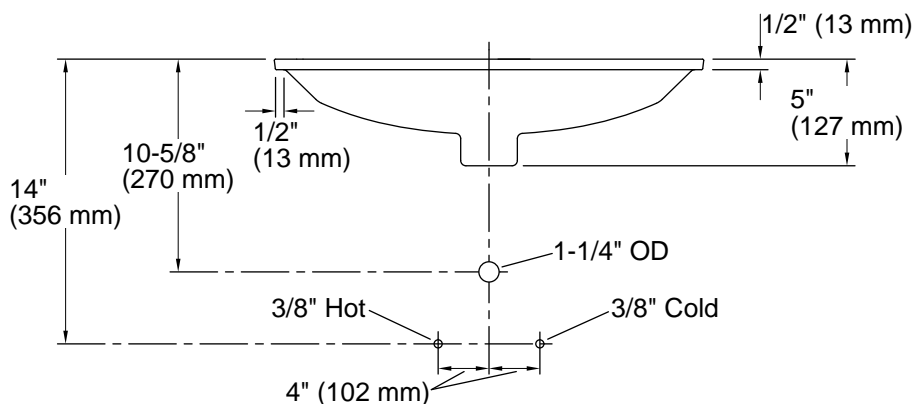

Technical Information

All product dimensions are nominal.

- Basin configuration: Single Bowl
- Bowl area (Only): Length: 19-5/16" (491 mm)
  Width: 14" (356 mm)
  Water depth: 1-7/8" (48 mm)
- With overflow: Yes
- Drain hole: 1-3/4" (44 mm)
- Template: 1086495-7, required, not included

Notes

Install this product according to the installation instructions.

NOTICE: Countertop manufacturer or cutter must use the current product template available at www.kohler.com, or by calling 1-800-4KOHLER. Kohler Co. is not responsible for cutout errors when the incorrect cutout template is used.

ADA, CSA B651 compliant when installed to the specific requirements of these regulations.