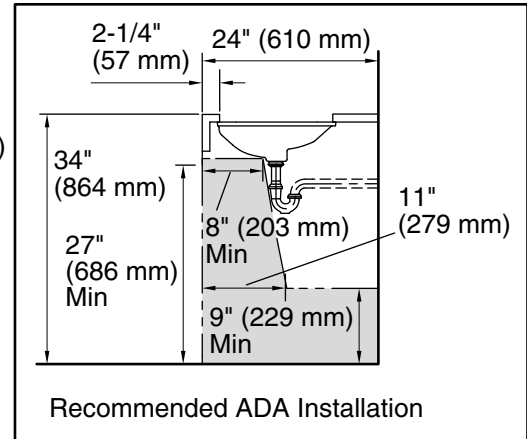

Technical Information

All product dimensions are nominal.

Basin configuration:	Single Bowl
Bowl area (Only):	Length: 19-5/16" (491 mm) Width: 14" (356 mm) Water depth: 1-7/8" (48 mm)
With overflow:	Yes
Drain hole:	1-3/4" (44 mm)
Template:	1086495-7, required, not included

Notes

Install this product according to the installation instructions.

NOTICE: Countertop manufacturer or cutter must use the current product template available at www.kohler.com, or by calling 1-800-4KOHLER. Kohler Co. is not responsible for cutout errors when the incorrect cutout template is used.

ADA, CSA B651 compliant when installed to the specific requirements of these regulations.