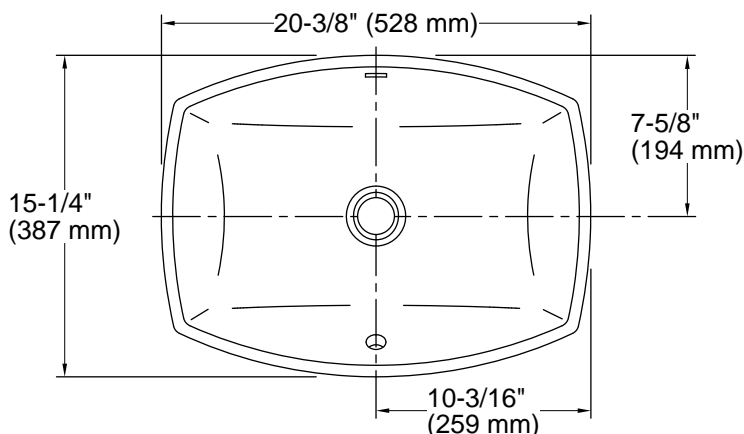

Technical Information

All product dimensions are nominal.

- Basin configuration: Single Bowl
- Bowl area (Only): Length: 19-5/16" (491 mm)
  Width: 14" (356 mm)
  Water depth: 1-7/8" (48 mm)
- With overflow: Yes
- Drain hole: 1-3/4" (44 mm)
- Template: 1086495-7, required, not included

Notes

Install this product according to the installation instructions.

NOTICE: Countertop manufacturer or cutter must use the current product template available at www.kohler.com, or by calling 1-800-4KOHLER. Kohler Co. is not responsible for cutout errors when the incorrect cutout template is used.

ADA, CSA B651 compliant when installed to the specific requirements of these regulations.