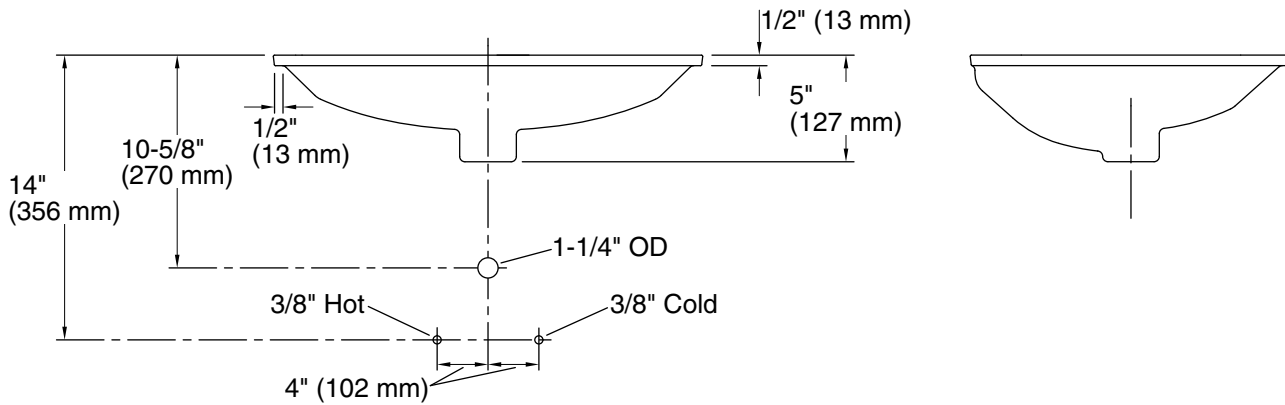

Technical Information

All product dimensions are nominal.

Basin configuration:	Single Bowl
Bowl area (Only):	Length: 19-5/16" (491 mm) Width: 14" (356 mm) Water depth: 1-7/8" (48 mm)
With overflow:	Yes
Drain hole:	1-3/4" (44 mm)
Template:	1086495-7, required, not included

Notes

Install this product according to the installation instructions.

NOTICE: Countertop manufacturer or cutter must use the current product template available at www.kohler.com, or by calling 1-800-4KOHLER. Kohler Co. is not responsible for cutout errors when the incorrect cutout template is used.

ADA, CSA B651 compliant when installed to the specific requirements of these regulations.