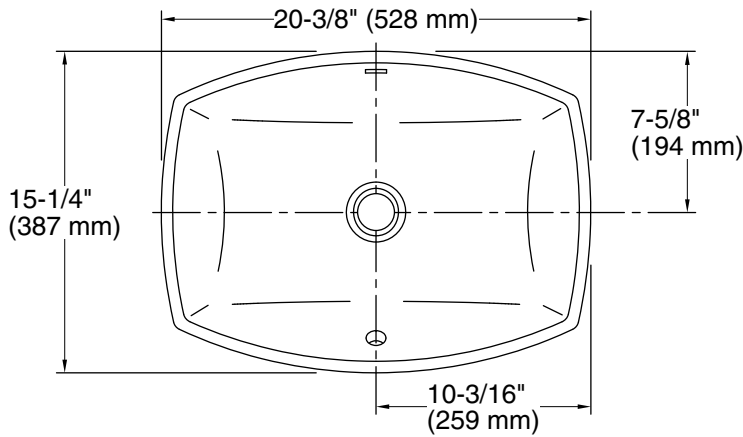

Technical Information

All product dimensions are nominal.

Basin configuration:	Single Bowl
Bowl area (Only):	Length: 19-5/16" (491 mm) Width: 14" (356 mm) Water depth: 1-7/8" (48 mm)
With overflow:	Yes
Drain hole:	1-3/4" (44 mm)
Template:	1086495-7, required, not included

Notes

Install this product according to the installation instructions.

NOTICE: Countertop manufacturer or cutter must use the current product template available at www.kohler.com, or by calling 1-800-4KOHLER. Kohler Co. is not responsible for cutout errors when the incorrect cutout template is used.

ADA, CSA B651 compliant when installed to the specific requirements of these regulations.