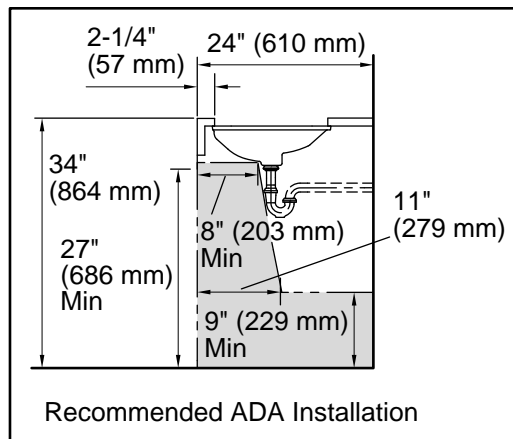

Technical Information

All product dimensions are nominal.

- Basin configuration: Single Bowl
- Bowl area (Only): Length: 19-5/16" (491 mm)
  Width: 14" (356 mm)
  Water depth: 1-7/8" (48 mm)
- With overflow: Yes
- Drain hole: 1-3/4" (44 mm)
- Template: 1086495-7, required, not included

Notes

Install this product according to the installation instructions.

NOTICE: Countertop manufacturer or cutter must use the current product template available at www.kohler.com, or by calling 1-800-4KOHLER. Kohler Co. is not responsible for cutout errors when the incorrect cutout template is used.

ADA, CSA B651 compliant when installed to the specific requirements of these regulations.