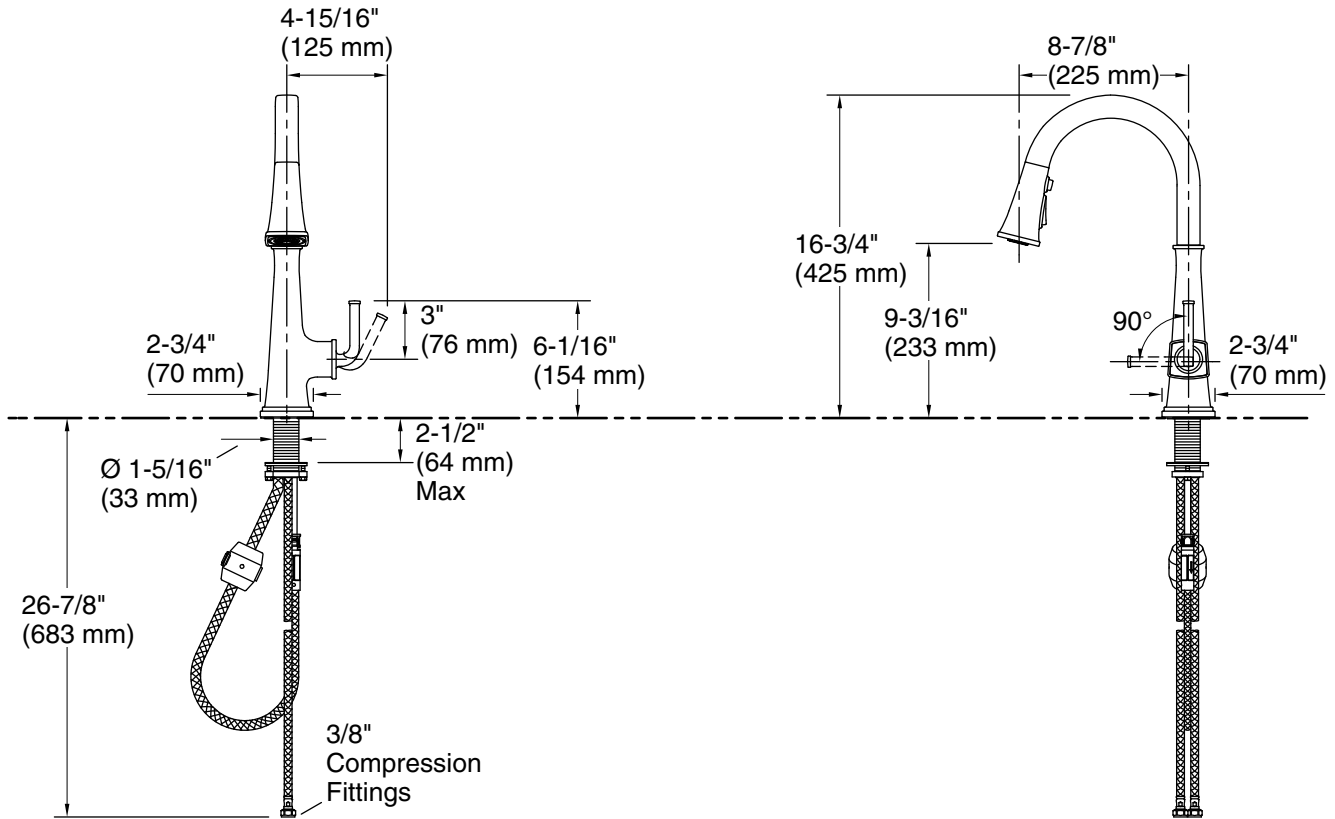

### Technical Information

All product dimensions are nominal.

#### Spout:

Spout reach: 8-7/8" (225 mm)