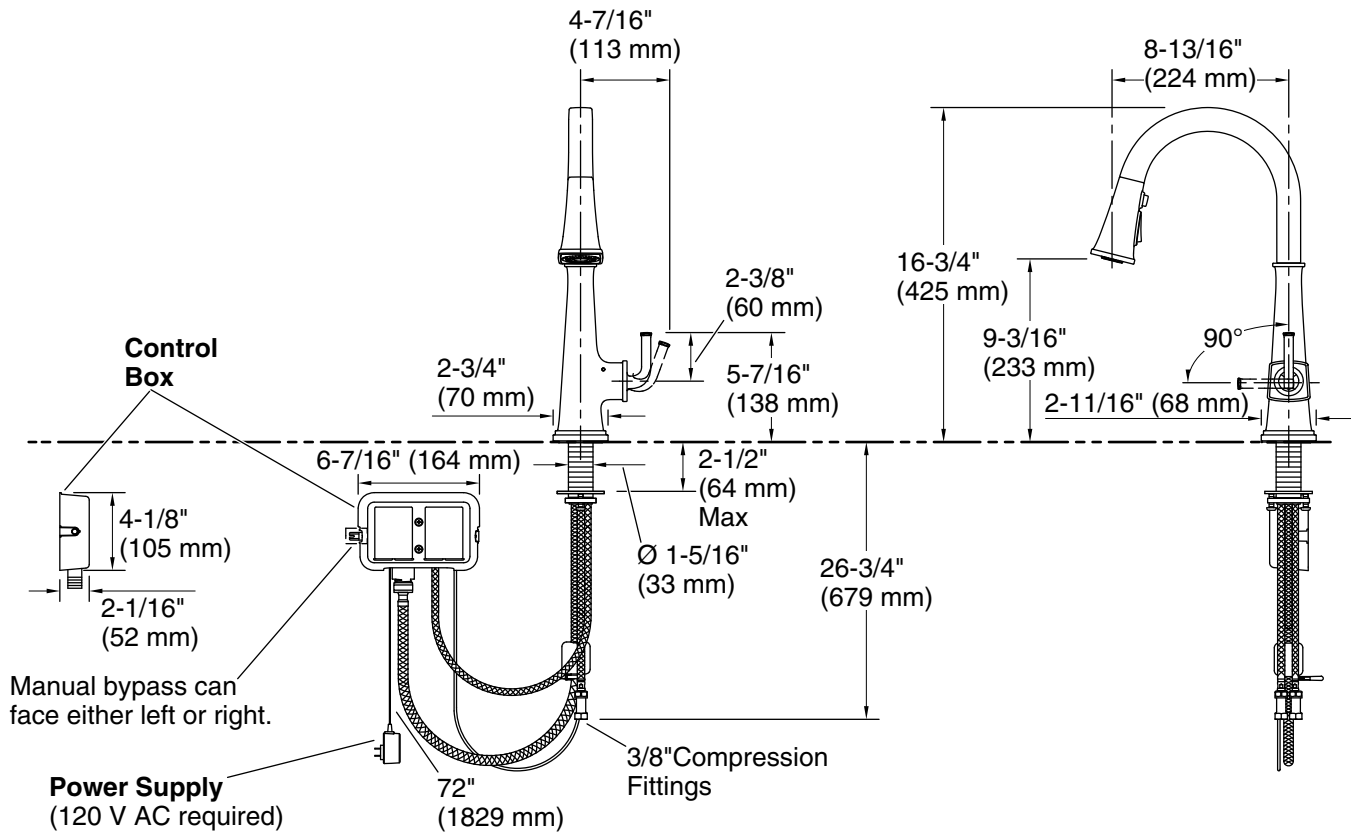

Required Electrical Service

One dedicated circuit required, protected with Class A Ground-Fault Circuit-Interrupter (GFCI). Outside North America, this device may be known as a Residual Current Device (RCD).

120 V, .15 A, 60 Hz

Technical Information

All product dimensions are nominal.

Power source: Plug - AC, included

Faucet:

Flow rate: 1.5 gal/min (5.7 l/min)

Drain included: No

Spout:

Spout reach: 8-13/16" (224 mm)

Notes

Install this product according to the installation instructions.

ADA compliant for faucet handles only

ADA, CSA B651 compliant when installed to the specific requirements of these regulations.