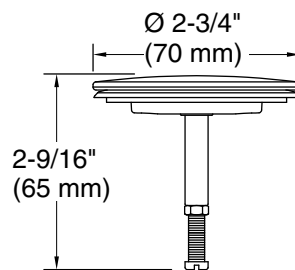

K-78440 33" cable pop-up bath drain

Codes/Standards

ASME A112.18.2/CSA B125.2
IAPMO Certification

KOHLER® One-Year Limited Warranty

See website for detailed warranty information.

Available Colors/Finishes

Color tiles intended for reference only.

Technical Information

All product dimensions are nominal.

Drain included: No

Notes

Install this product according to the installation instructions.