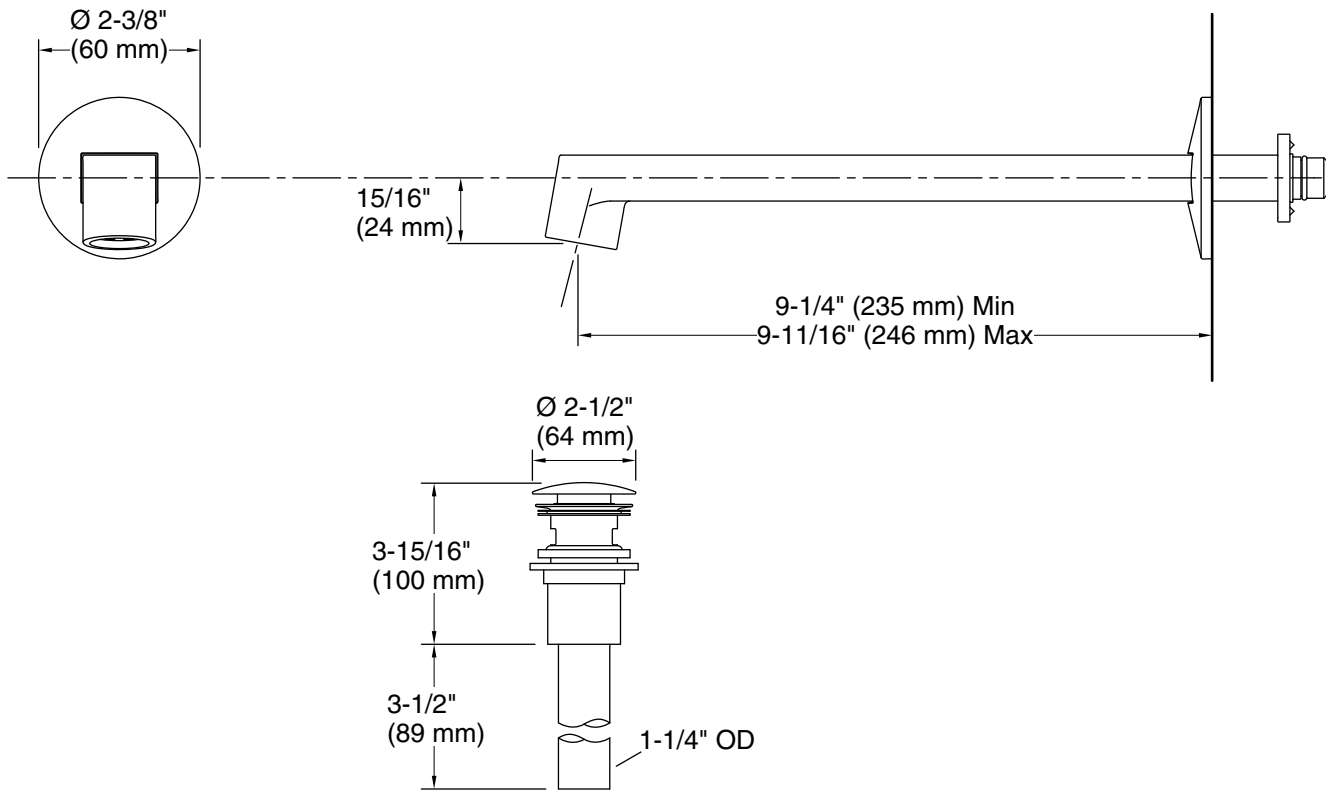

### Features

- Stationary spout
- 9-11/16" (246 mm) spout reach
- 1.5 gpm (5.7 lpm) maximum flow rate at 60 psi (4.14 bar)
- Includes drain
- Coordinates with other products in the Components collection

### Technical Information

All product dimensions are nominal.