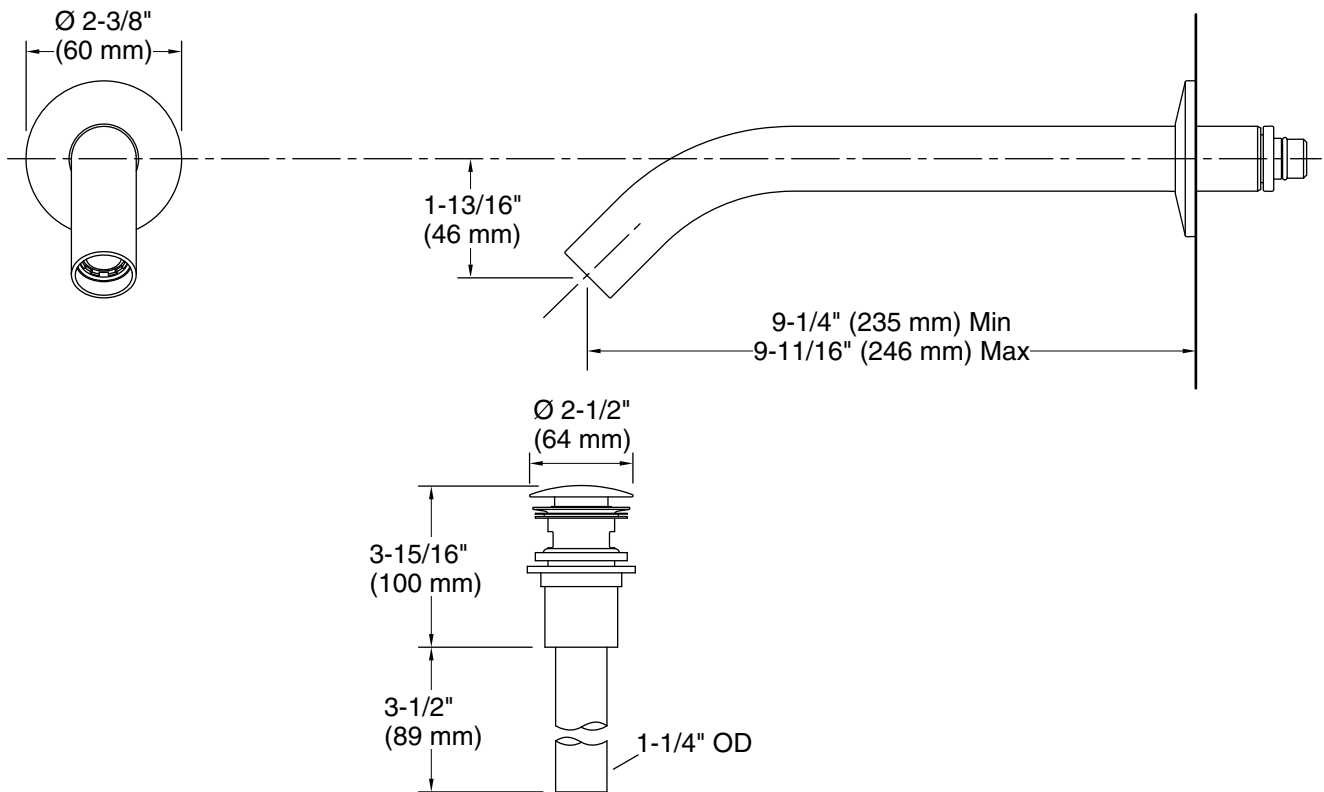

Features

- Stationary spout
- 9-11/16" (246 mm) spout reach
- 1.5 gpm (5.7 lpm) maximum flow rate at 60 psi (4.14 bar)
- Includes drain
- Coordinates with other products in the Components collection

Material

Plumbing Standards
GB 18145

See website for detailed warranty information.

Technical Information

All product dimensions are nominal.

Faucet:

Flow rate: 1.5 gal/min (5.7 l/min)

Drain included: Yes

Drain with overflow: Yes

Spout:

Spout reach: 9-1/4" (235 mm)

Notes

Install this product according to the installation instructions.