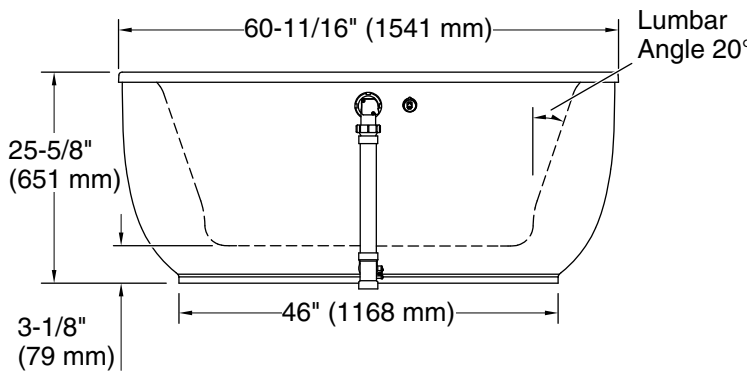

Required Electrical Service

One circuit required, protected with Class A Ground-Fault Circuit-Interrupter (GFCI). Outside North America, this device may be known as a Residual Current Device (RCD).

Heated Surface: 120 V, 15 A, 60 Hz

Technical Information

All product dimensions are nominal.

Drain location: Center
Basin area, bottom: 39-5/8" x 23-5/8" (1006 mm x 599 mm)
Basin area, top: 49-9/16" x 25-1/2" (1259 mm x 648 mm)
Weight: 170 lbs (77.1 kg)
Minimum floor load: 49.8 lbs/ft² (243.1 kg/m²)
Water depth: 16" (406 mm)
Water capacity: 60 gal (227.1 L)
Template: Footprint, 1364288, not required, not included
Electrical component rating: Heated Surface: 120 V, 0.5 A, 50/60 Hz, 65 W

Notes

Measure your actual product for rough-in details.

Install this product according to the installation instructions.

The hot water supply should be 70% of the capacity of the bath or greater. Installations will vary.

If installing a rim-mount faucet, make sure there is no interference above or below the deck before drilling any holes.