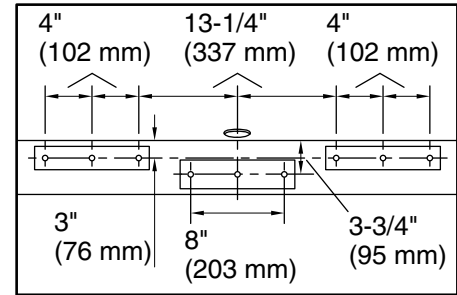

No change in measurements if connected with drain illustrated. (K-37386)

☐ Recommended Faucet Location

Recommended Faucet Hole Location