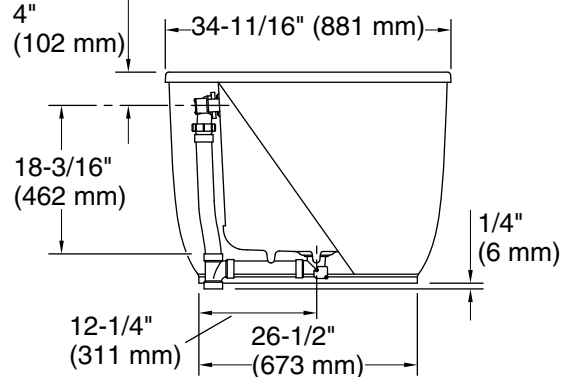

Required Electrical Service

One circuit required, protected with Class A Ground-Fault Circuit-Interrupter (GFCI). Outside North America, this device may be known as a Residual Current Device (RCD).

Heated Surface: 120 V, 15 A, 60 Hz

Technical Information

All product dimensions are nominal.

Drain location: Center
Basin area, bottom: 39-5/8" x 23-5/8" (1006 mm x 599 mm)
Basin area, top: 49-9/16" x 25-1/2" (1259 mm x 648 mm)
Weight: 170 lbs (77.1 kg)
Minimum floor load: 49.8 lbs/ft² (243.1 kg/m²)
Water depth: 16" (406 mm)
Water capacity: 60 gal (227.1 L)
Template: Footprint, 1364288, not required, not included
Electrical component rating: Heated Surface: 120 V, 0.5 A, 50/60 Hz, 65 W

Notes

Measure your actual product for rough-in details.

Install this product according to the installation instructions.

The hot water supply should be 70% of the capacity of the bath or greater. Installations will vary.

If installing a rim-mount faucet, make sure there is no interference above or below the deck before drilling any holes.