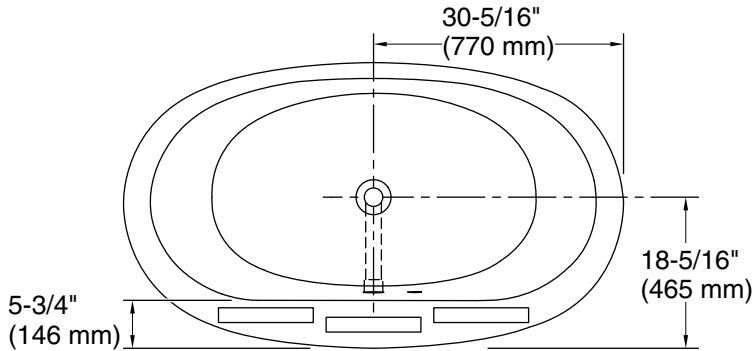

No change in measurements if connected with drain illustrated. (K-37386)

☐ Recommended Faucet Location

Recommended Faucet Hole Location