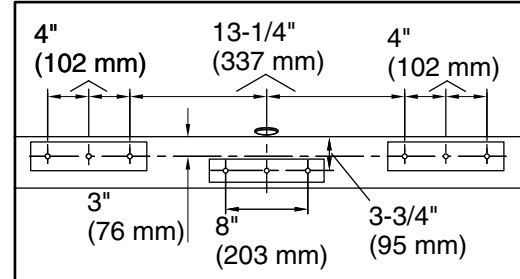

No change in measurements if connected with drain illustrated. (K-7265)

Faucet area.

**Faucet Hole Locations
(For KOHLER® Brand Only)**