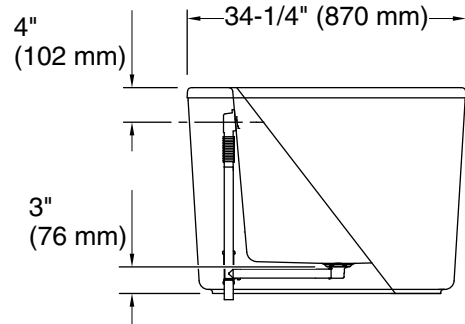

### Technical Information

All product dimensions are nominal.

Drain location:	Center
Basin area, bottom:	40-5/16" x 22-1/2" (1024 mm x 572 mm)
Basin area, top:	49-3/8" x 25-7/8" (1254 mm x 657 mm)
Weight:	156 lbs (70.8 kg)
Minimum floor load:	54 lbs/ft <sup>2</sup> (263.7 kg/m <sup>2</sup> )
Water depth:	16-1/16" (408 mm)
Water capacity:	60 gal (227.1 L)
Template:	Footprint, 1364289, not required, not included