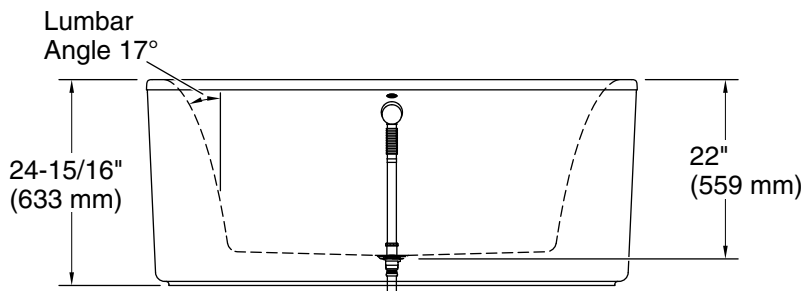

### Features

- Freestanding design creates a striking focal point in your bathing area
- Integral lumbar support on both ends
- 16" (406 mm) depth offers a deep soaking experience
- Wide deck along one side simplifies installation and provides support for getting in and out of bath
- Straight shroud
- Textured bottom surface

### Technical Information

All product dimensions are nominal.

Drain location:	Center
Basin area, bottom:	40-5/16" x 22-1/2" (1024 mm x 572 mm)
Basin area, top:	49-3/8" x 25-7/8" (1254 mm x 657 mm)
Weight:	156 lbs (70.8 kg)
Minimum floor load:	54 lbs/ft <sup>2</sup> (263.7 kg/m <sup>2</sup> )
Water depth:	16-1/16" (408 mm)
Water capacity:	60 gal (227.1 L)
Template:	Footprint, 1364289, not required, not included