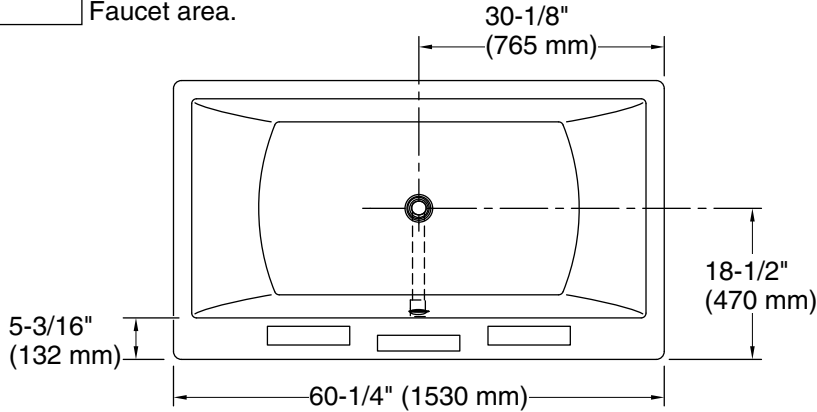

No change in measurements if connected with drain illustrated. (K-7265)

Faucet area.

**Faucet Hole Locations
(For KOHLER® Brand Only)**