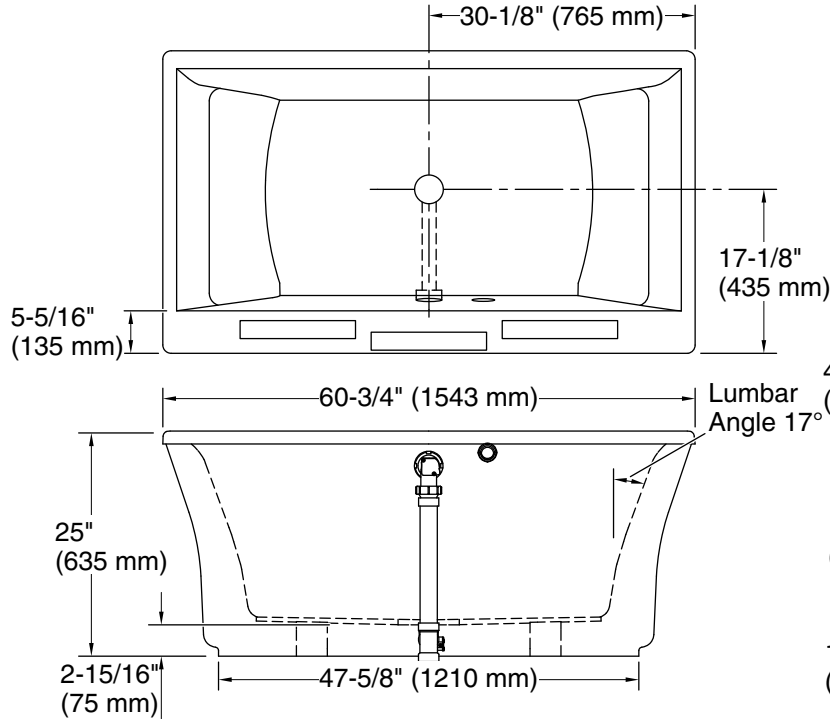

No change in measurements if connected with drain illustrated. (K-37386)

□ Recommended Faucet Location

Recommended Faucet Hole Location