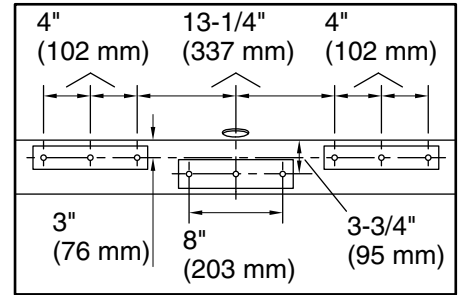

No change in measurements if connected with drain illustrated. (K-37386)

□ Recommended Faucet Location

Recommended Faucet Hole Location