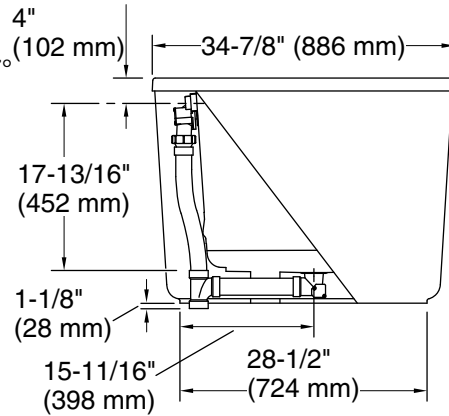

Required Electrical Service

One circuit required, protected with Class A Ground-Fault Circuit-Interrupter (GFCI). Outside North America, this device may be known as a Residual Current Device (RCD).

Heated Surface: 120 V, 15 A, 60 Hz

Technical Information

All product dimensions are nominal.

Drain location: Center

Basin area, bottom: 40-5/16" x 22-1/2" (1024 mm x 572 mm)

Basin area, top: 49-3/8" x 25-7/8" (1254 mm x 657 mm)

Weight: 156 lbs (70.8 kg)

Minimum floor load: 54 lbs/ft² (263.7 kg/m²)

Water depth: 16-1/16" (408 mm)

Water capacity: 60 gal (227.1 L)

Template: Footprint, 1364290, not required, not included

Electrical component rating: Heated Surface: 120 V, 0.5 A, 50/60 Hz, 65 W

Notes

Measure your actual product for rough-in details.

Install this product according to the installation instructions.

The hot water supply should be 70% of the capacity of the bath or greater. Installations will vary.

If installing a rim-mount faucet, make sure there is no interference above or below the deck before drilling any holes.