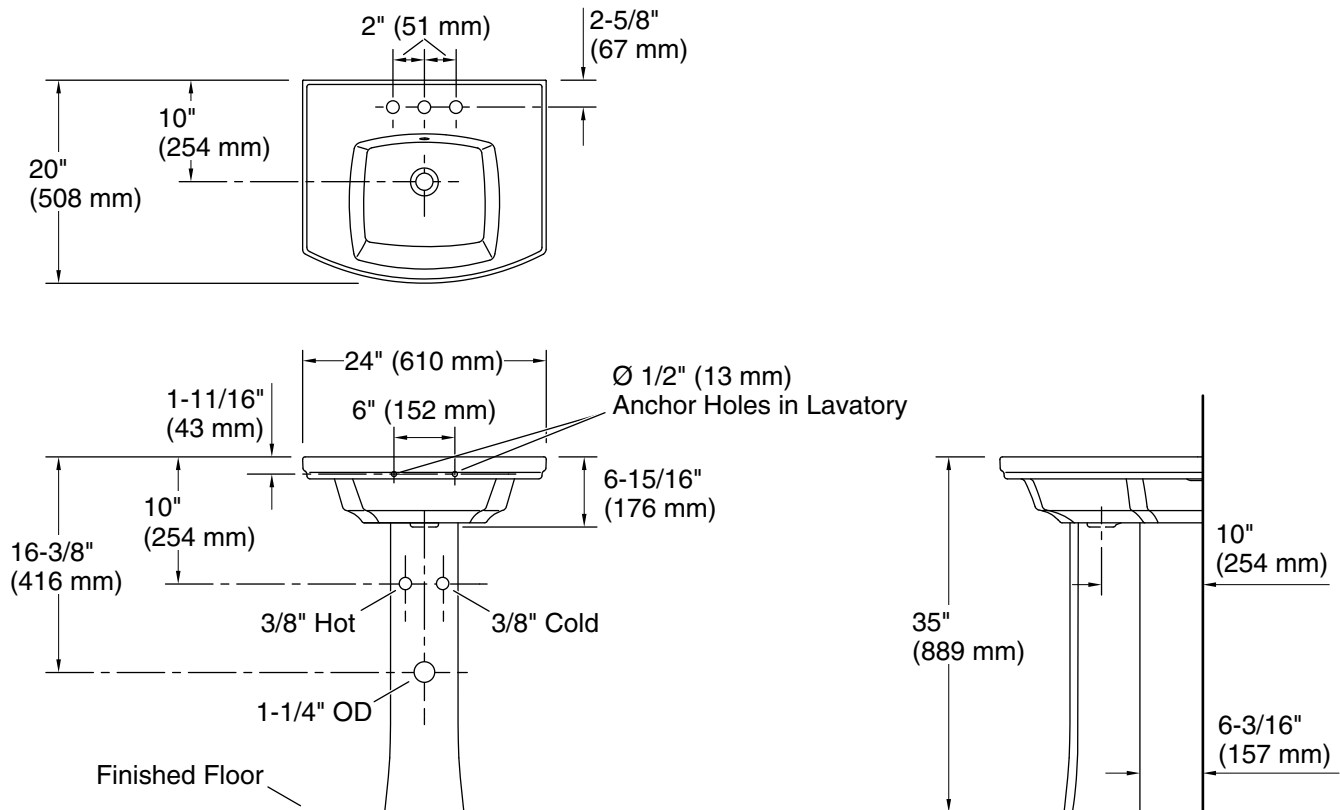

**Kelston®**

23-3/4" rectangular pedestal bathroom sink  
**K-24050-4**

**Features**

- Rectangular basin
- 4" (102 mm) centerset faucet holes
- Overflow drain
- Coordinates with other products in the Kelston collection

**Material**

- Vitreous china

**Installation**

- Pedestal

**Recommended Products/Accessories**

- K-23726 Drain treatment
- K-23725 Cast iron cleaner

**Included Components**

- K-24051-4 23-3/4" rectangular pedestal bathroom sink
- K-24052 Pedestal sink base

## Technical Information

All product dimensions are nominal.

Basin configuration: Single Bowl  
 Center(s): 4" (102 mm)  
 Bowl area (Center): Length: 14-5/16" (364 mm)  
 Width: 13" (330 mm)  
 Bowl depth: 5-1/8" (130 mm)  
 Water depth: 3-1/16" (77 mm)