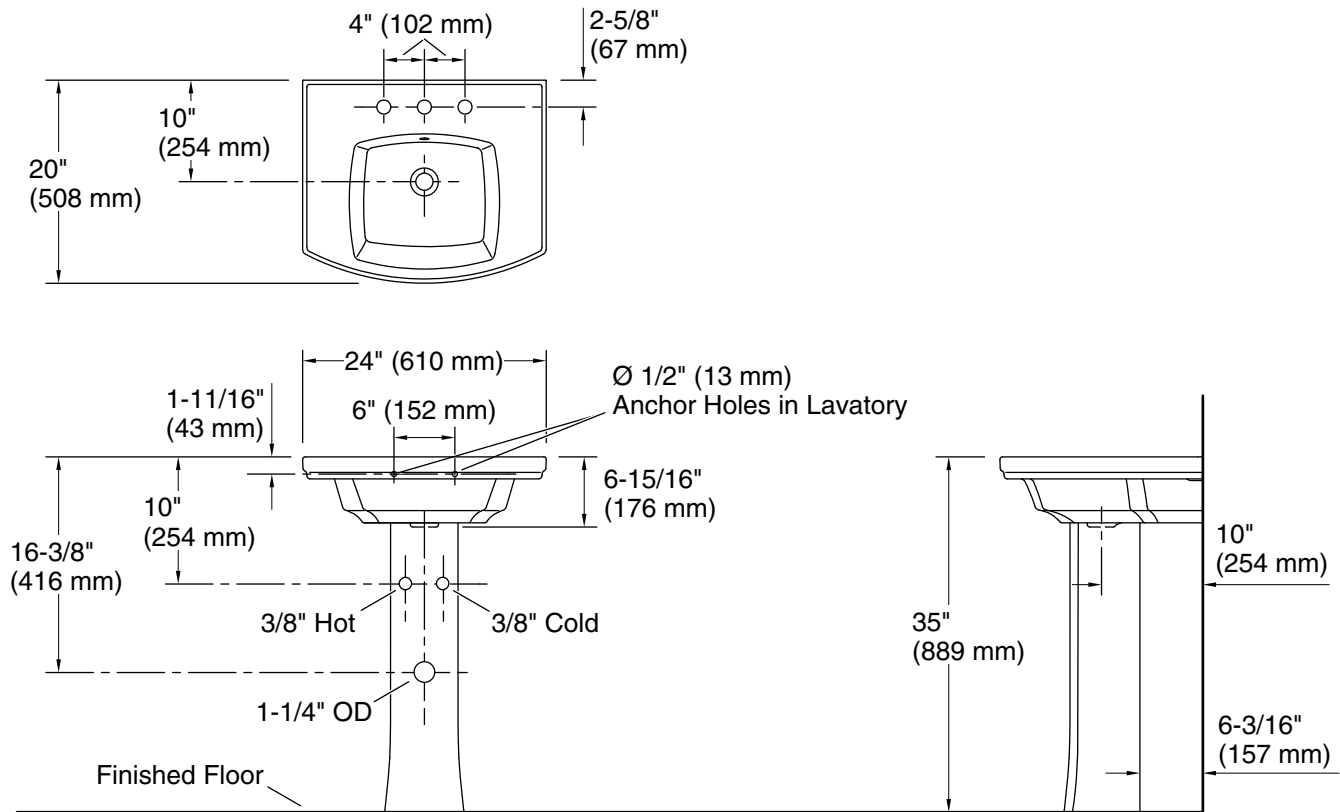

#### Features

- Rectangular basin
- 8" (203 mm) widespread faucet holes
- Overflow drain
- Combination consists of the K-24051-8 basin and the K-24052 pedestal
- Coordinates with other products in the Kelston collection

## Technical Information

All product dimensions are nominal.

Basin configuration: Single Bowl  
 Center(s): 8" (203 mm)  
 Bowl area (Center): Length: 14-5/16" (364 mm)  
 Width: 13" (330 mm)  
 Bowl depth: 5-1/8" (130 mm)  
 Water depth: 3-1/16" (77 mm)