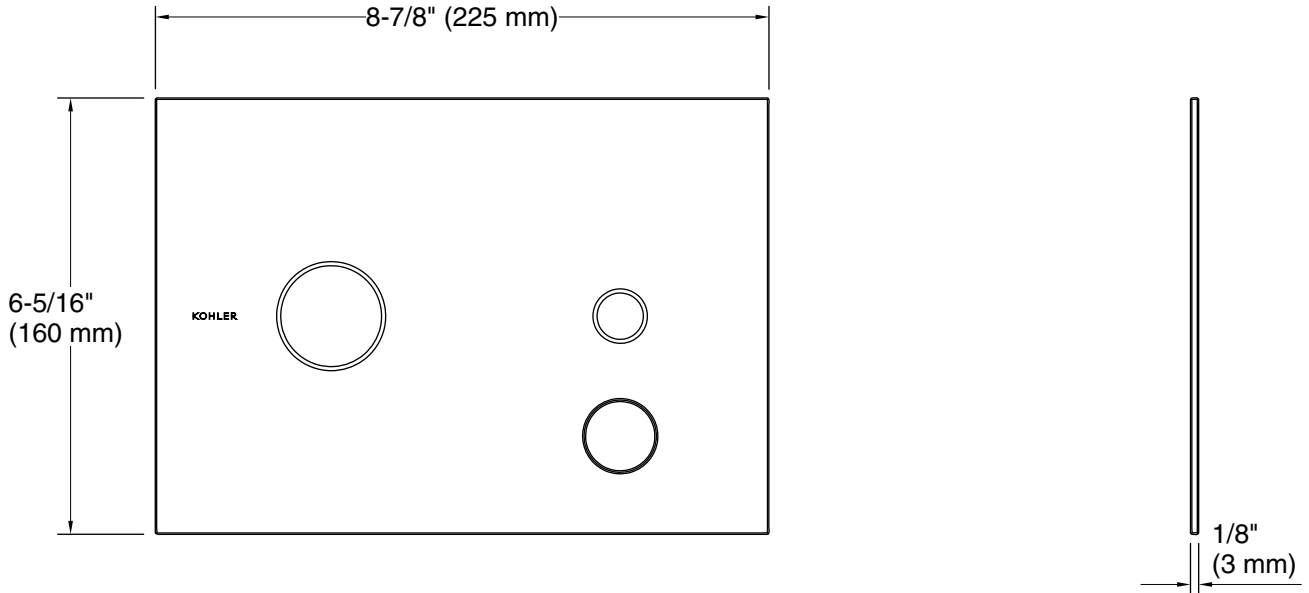

Technical Information

All product dimensions are nominal.

Material: Plastic, Glass - Tempered

Notes

Install this product according to the installation instructions.