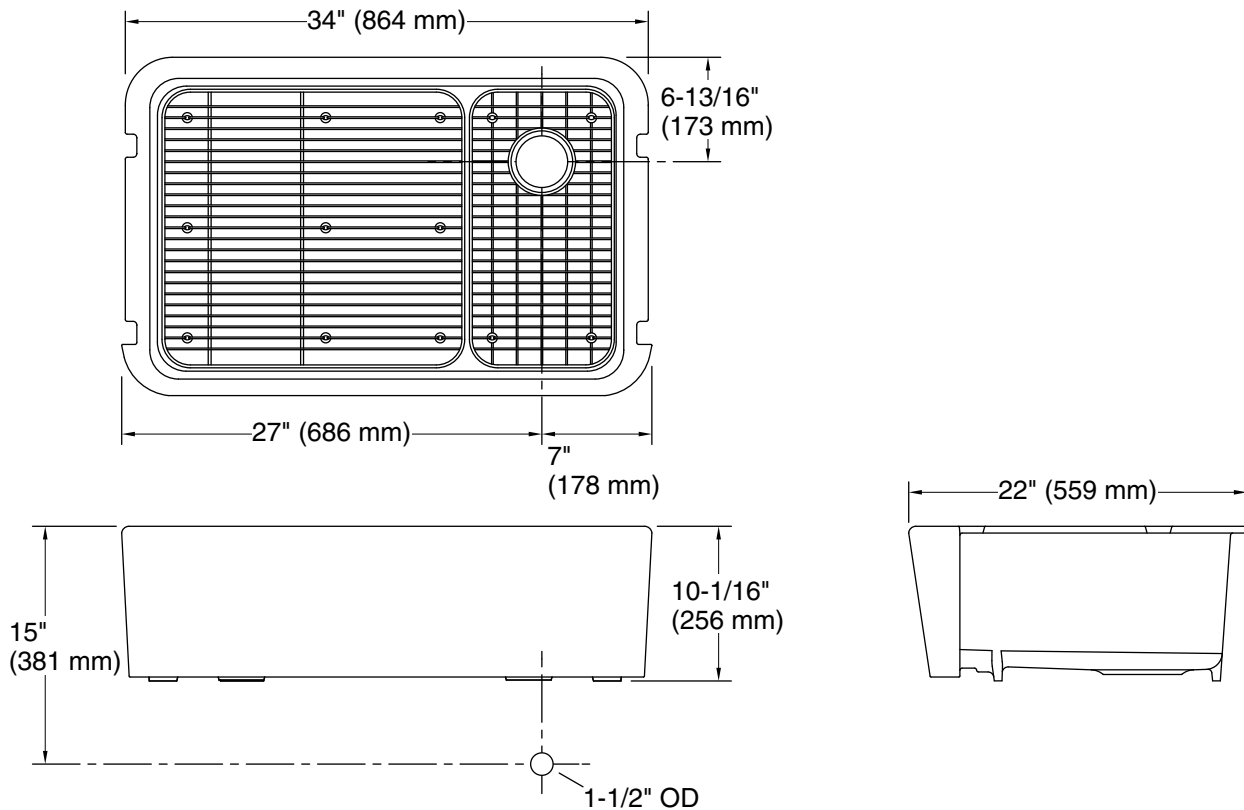

### Features

- Fits minimum 36" (914 mm) apron sink base cabinet
- Single bowl
- 9" (229 mm) depth provides generous workspace
- Self-Trimming® apron overlaps cabinet face for easy installation and beautiful results
- Bowl slopes toward drain to minimize water pooling
- Offset drain increases workspace in the sink and storage space underneath
- No faucet holes; requires wall- or counter-mount faucet

### Technical Information

All product dimensions are nominal.

Basin configuration: Single Bowl

Min. base cabinet width: 36" (914 mm)

Bowl area (Center): Length: 30-13/16" (783 mm)  
 Width: 19-11/16" (500 mm)  
 Bowl depth: 9" (229 mm)  
 Water depth: 9" (229 mm)