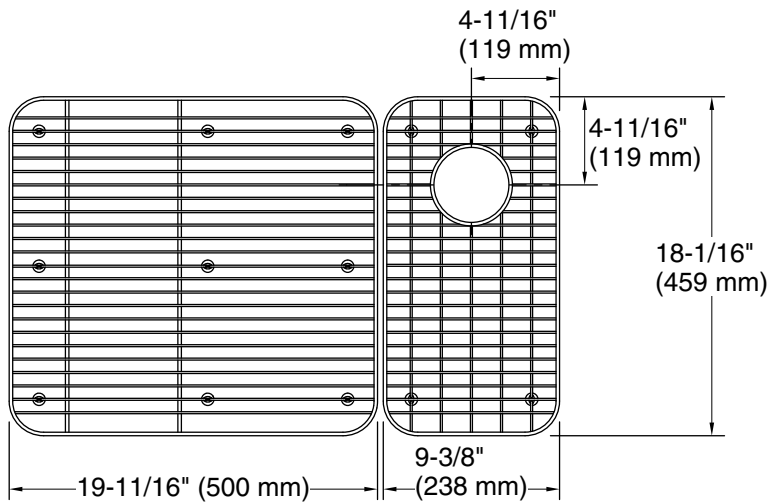

Features

- Designed to fit in bowl of K-24268 kitchen sink
- Dual racks help protect sink surface from daily wear
- Left rack specially designed to stack plates for drying
- Right rack designed to prevent utensils from falling through rack while drying
- Nonabrasive rubber feet will not harm the bowl's finish
- Dishwasher-safe

Material

- Durable stainless steel construction

Recommended Products/Accessories

K-24268 34" undermount single-bowl farmhouse kitchen sink

Codes/Standards

None Applicable

KOHLER® One-Year Limited Warranty

See website for detailed warranty information.

Available Colors/Finishes

Color tiles intended for reference only.

Color	Code	Description
	ST	Stainless Steel

Technical Information

All product dimensions are nominal.

Material: Stainless Steel