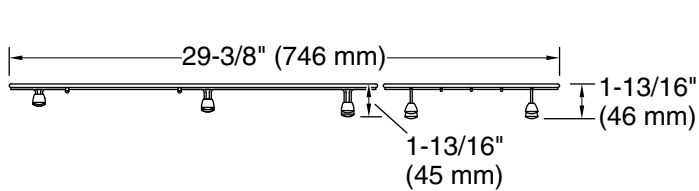

Material

- Durable stainless steel construction

Recommended Products/Accessories

K-24268 34" undermount single-bowl farmhouse kitchen sink

Codes/Standards

None Applicable

KOHLER® One-Year Limited Warranty

See website for detailed warranty information.

Available Colors/Finishes

Color tiles intended for reference only.

Color	Code	Description
	ST	Stainless Steel

Technical Information

All product dimensions are nominal.

Material: Stainless Steel