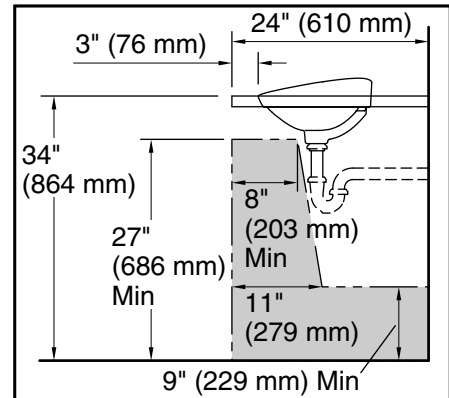

Recommended ADA Installation