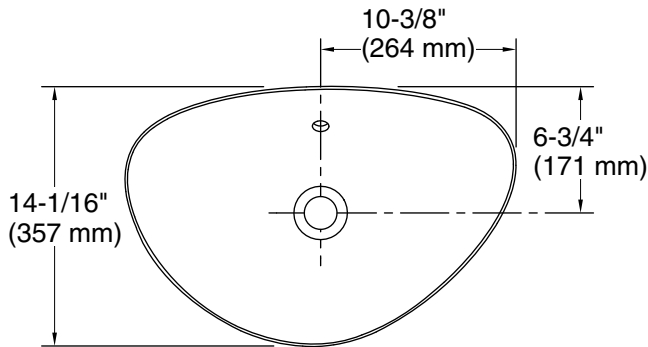

Recommended ADA Installation