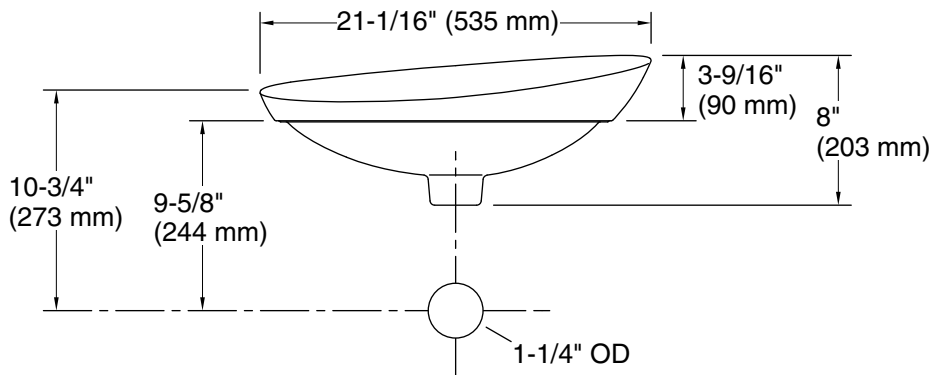

### Technical Information

All product dimensions are nominal.

Bowl area (Only):    Length: 20-9/16" (522 mm)  
                                  Width: 13-9/16" (344 mm)  
                                  Bowl depth: 3-9/16" (90 mm)