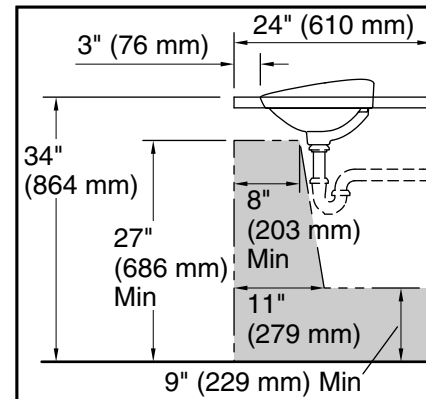

CSA B651

KOHLER® One-Year Limited Warranty

See website for detailed warranty information.

Recommended ADA Installation

Technical Information

All product dimensions are nominal.

Bowl area (Only):	Length: 20-9/16" (522 mm)
	Width: 13-9/16" (344 mm)
	Bowl depth: 3-9/16" (90 mm)
With overflow:	No
Drain hole:	1-3/4" (44 mm)