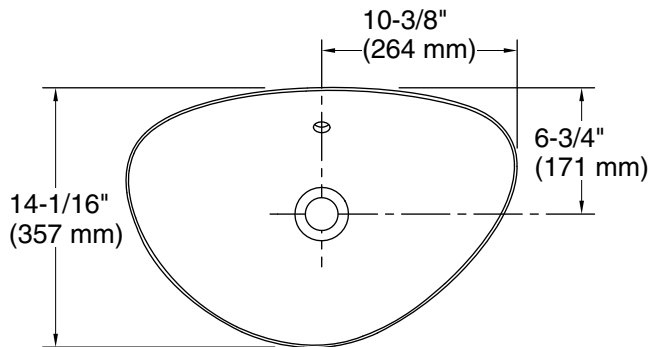

CSA B651

KOHLER® One-Year Limited Warranty

See website for detailed warranty information.

Recommended ADA Installation

Technical Information

All product dimensions are nominal.

Bowl area (Only):	Length: 20-9/16" (522 mm)
	Width: 13-9/16" (344 mm)
	Bowl depth: 3-9/16" (90 mm)
With overflow:	No
Drain hole:	1-3/4" (44 mm)