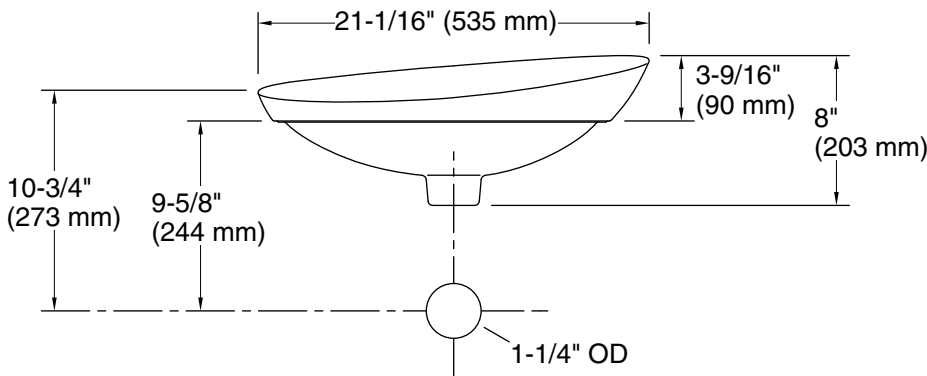

CSA B651

KOHLER® One-Year Limited Warranty

See website for detailed warranty information.

Recommended ADA Installation

Technical Information

All product dimensions are nominal.

Bowl area (Only):	Length: 20-9/16" (522 mm)
	Width: 13-9/16" (344 mm)
	Bowl depth: 3-9/16" (90 mm)
With overflow:	No
Drain hole:	1-3/4" (44 mm)