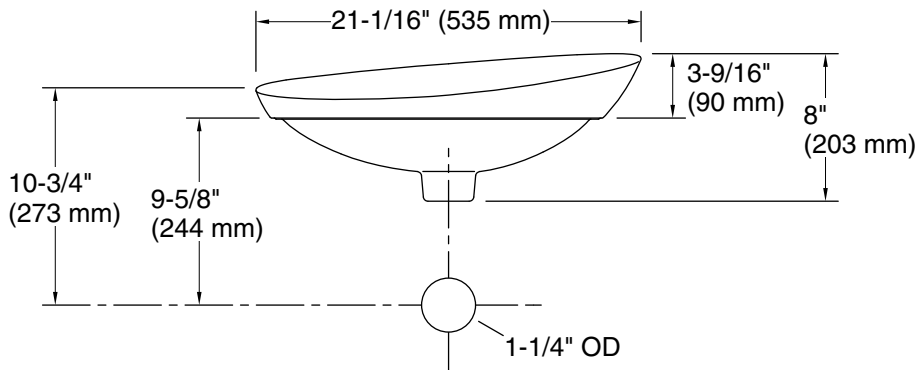

THE BOLD LOOK
OF **KOHLER**®

Recommended ADA Installation

Technical Information

All product dimensions are nominal.

Basin configuration:	Single Bowl
Bowl area:	Length: 20-9/16" (522 mm)
	Width: 13-9/16" (344 mm)
	Bowl depth: 3-9/16" (90 mm)
With overflow:	No
Drain hole:	1-3/4" (44 mm)