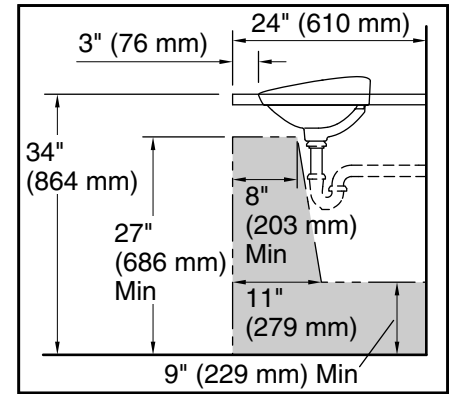

THE BOLD LOOK
OF **KOHLER**®

Recommended ADA Installation

Technical Information

All product dimensions are nominal.

Basin configuration:	Single Bowl
Bowl area:	Length: 20-9/16" (522 mm)
	Width: 13-9/16" (344 mm)
	Bowl depth: 3-9/16" (90 mm)
With overflow:	No
Drain hole:	1-3/4" (44 mm)