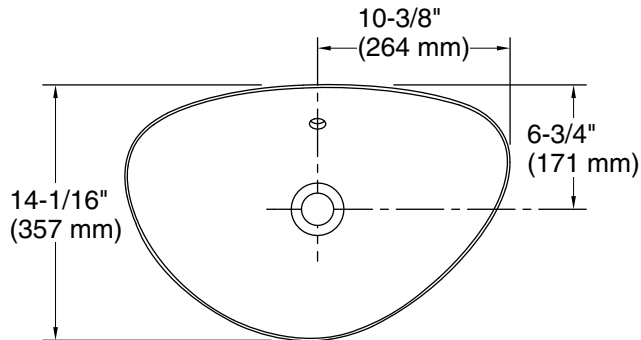

THE BOLD LOOK
OF **KOHLER**®

Recommended ADA Installation

Technical Information

All product dimensions are nominal.

Basin configuration:	Single Bowl
Bowl area:	Length: 20-9/16" (522 mm)
	Width: 13-9/16" (344 mm)
	Bowl depth: 3-9/16" (90 mm)
With overflow:	No
Drain hole:	1-3/4" (44 mm)