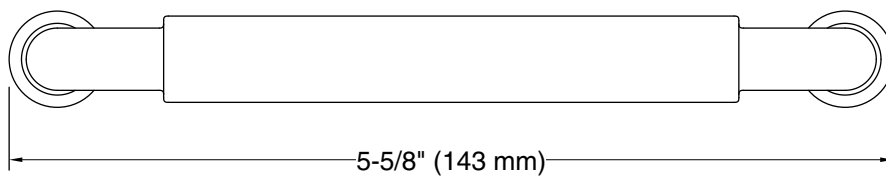

Features

- 5" (127 mm) cabinet pull

Material

- Premium metal construction for durability and reliability
- KOHLER® finishes resist corrosion and tarnishing

Recommended Products/Accessories

K-23723 Faucet cleaner

Codes/Standards

None Applicable

KOHLER® Faucet Lifetime Limited Warranty

See website for detailed warranty information.

Available Colors/Finishes

Color tiles intended for reference only.

Color	Code	Description
	CP	Polished Chrome
	BN	Vibrant® Brushed Nickel
	BL	Matte Black
	2MB	Vibrant® Brushed Moderne Brass

Technical Information

All product dimensions are nominal.

Material: Zinc