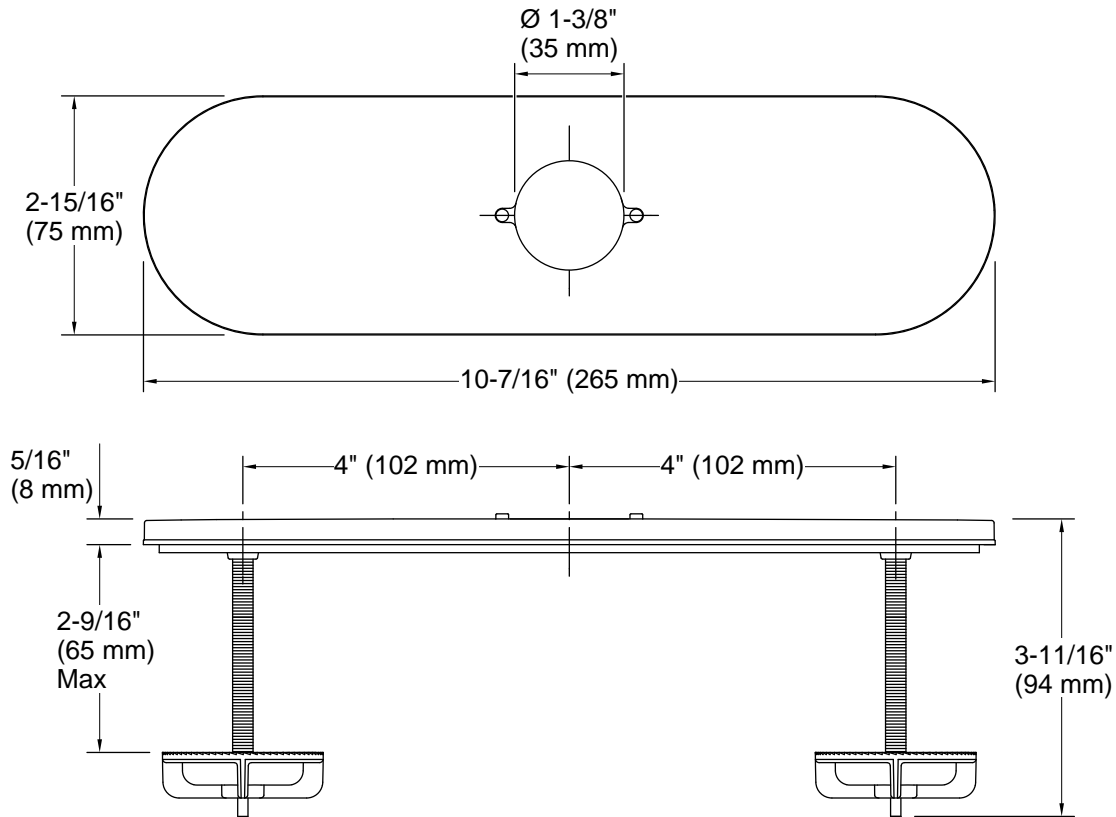

Technical Information

All product dimensions are nominal.

Drain included: No

Spout:

Handshower:

Rated maximum flow: 0 gal/min (0 l/min)