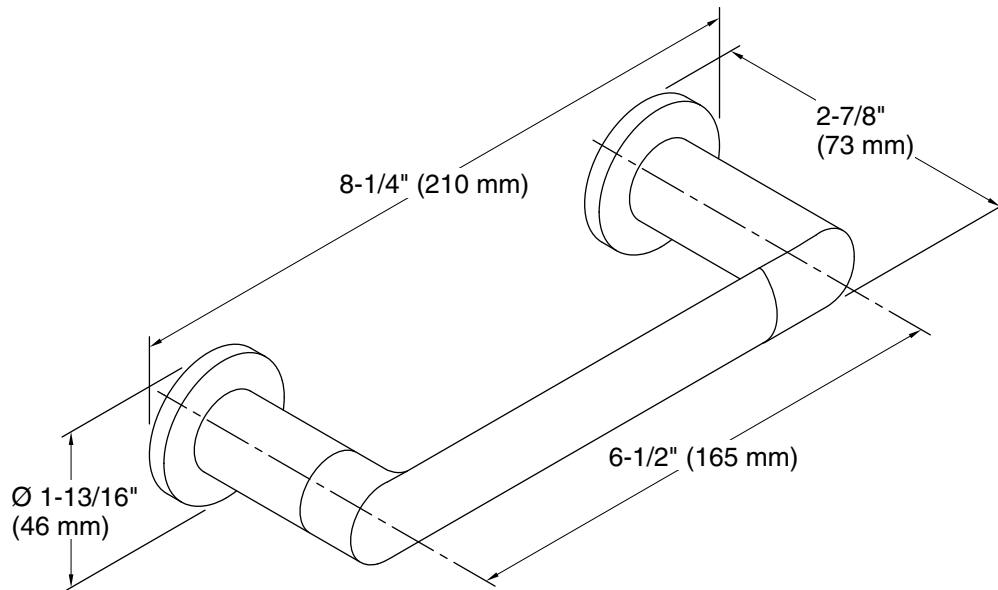

Technical Information

All product dimensions are nominal.

Material: Zinc

Notes

Install this product according to the installation instructions.

CAUTION: Risk of personal injury. Do not install these products in any area where they are likely to be used inadvertently as a grab bar or support bar. These products are not designed or intended for use as a grab bar or support bar.