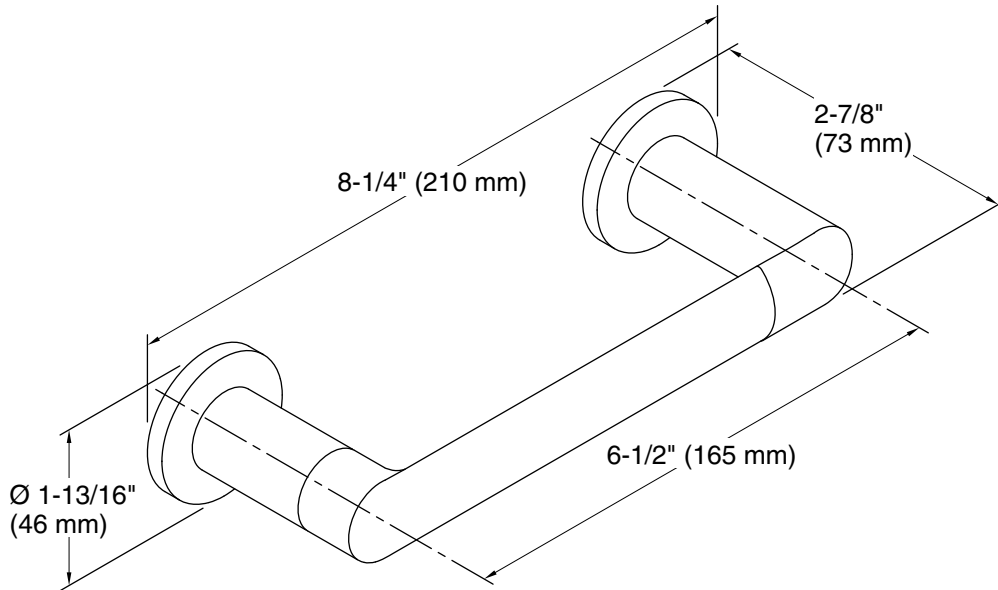

Technical Information

All product dimensions are nominal.

Material: Zinc

Notes

Install this product according to the installation instructions.

CAUTION: Risk of personal injury. Do not install these products in any area where they are likely to be used inadvertently as a grab bar or support bar. These products are not designed or intended for use as a grab bar or support bar.