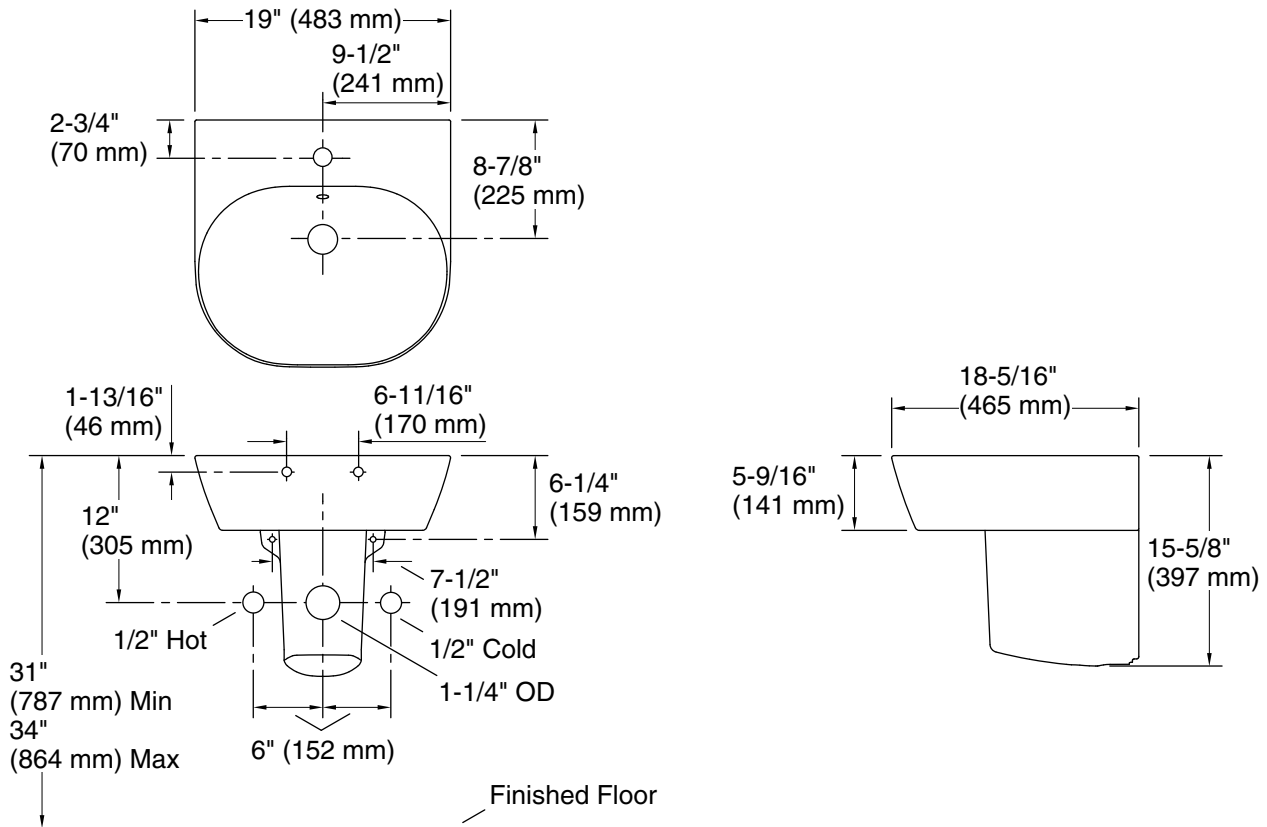

## Features

- Minimalist design with gently sloped edges
- Rounded front and squared rear create unique geometric silhouette
- Deep oval basin minimizes splash
- Integrated rear faucet deck provides countertop space for placing small items
- Single faucet hole at deck center
- With overflow
- Glazed underside offers beauty from all angles
- Shroud conceals pipes and creates a sleek look
- Shroud is decorative only; does not support full weight of sink
- For use with choice of KOHLER® single-handle bathroom sink faucet (sold separately)
- Requires K-7119T clicker drain (sold separately)

## Installation

- Wall-mount

## Technical Information

All product dimensions are nominal.

Min. base cabinet width: 19" (482 mm)

With overflow: Yes

Drain hole: 1-3/4" (44 mm)