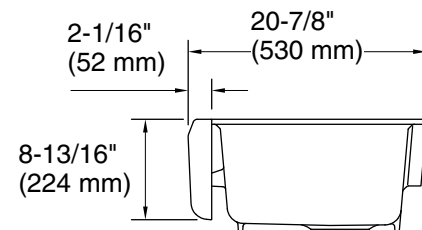

## Technical Information

All product dimensions are nominal.

Basin configuration: Single Bowl  
 Min. base cabinet width: 36" (914 mm)

Bowl area (Only): Length: 30-1/4" (769 mm)  
 Width: 15-13/16" (402 mm)  
 Bowl depth: 9" (229 mm)  
 Water depth: 9" (229 mm)