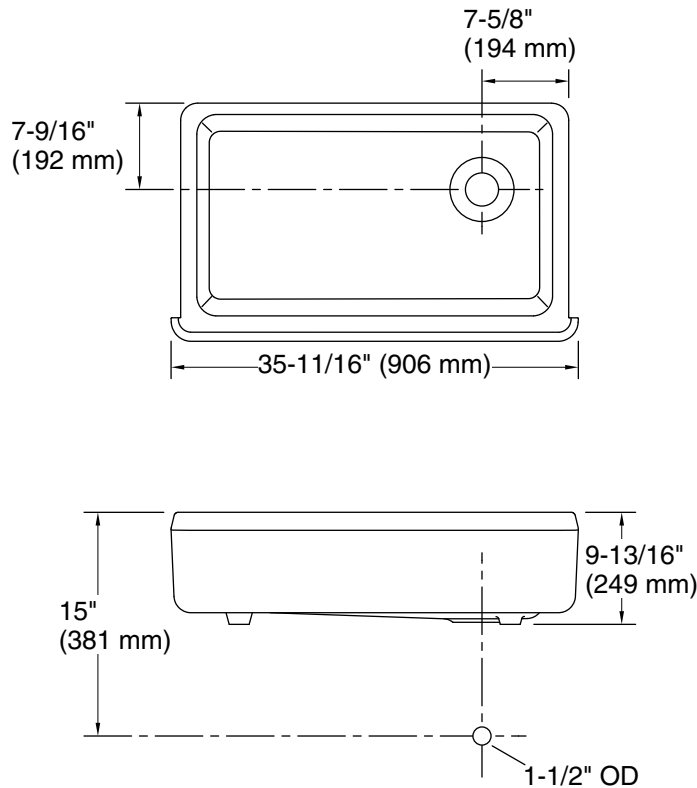

### Features

- Fits minimum 36" (914 mm) apron sink base cabinet
- Single bowl
- 9" (229 mm) depth provides generous workspace
- Self-Trimming® apron overlaps cabinet face for easy installation and beautiful results
- Bowl slopes toward drain to minimize water pooling
- Offset drain increases workspace in the sink and storage space underneath
- Sink drain and strainer sold separately

## Technical Information

All product dimensions are nominal.

Basin configuration: Single Bowl  
 Min. base cabinet width: 36" (914 mm)

Bowl area (Only): Length: 30-1/4" (769 mm)  
 Width: 15-13/16" (402 mm)  
 Bowl depth: 9" (229 mm)  
 Water depth: 9" (229 mm)