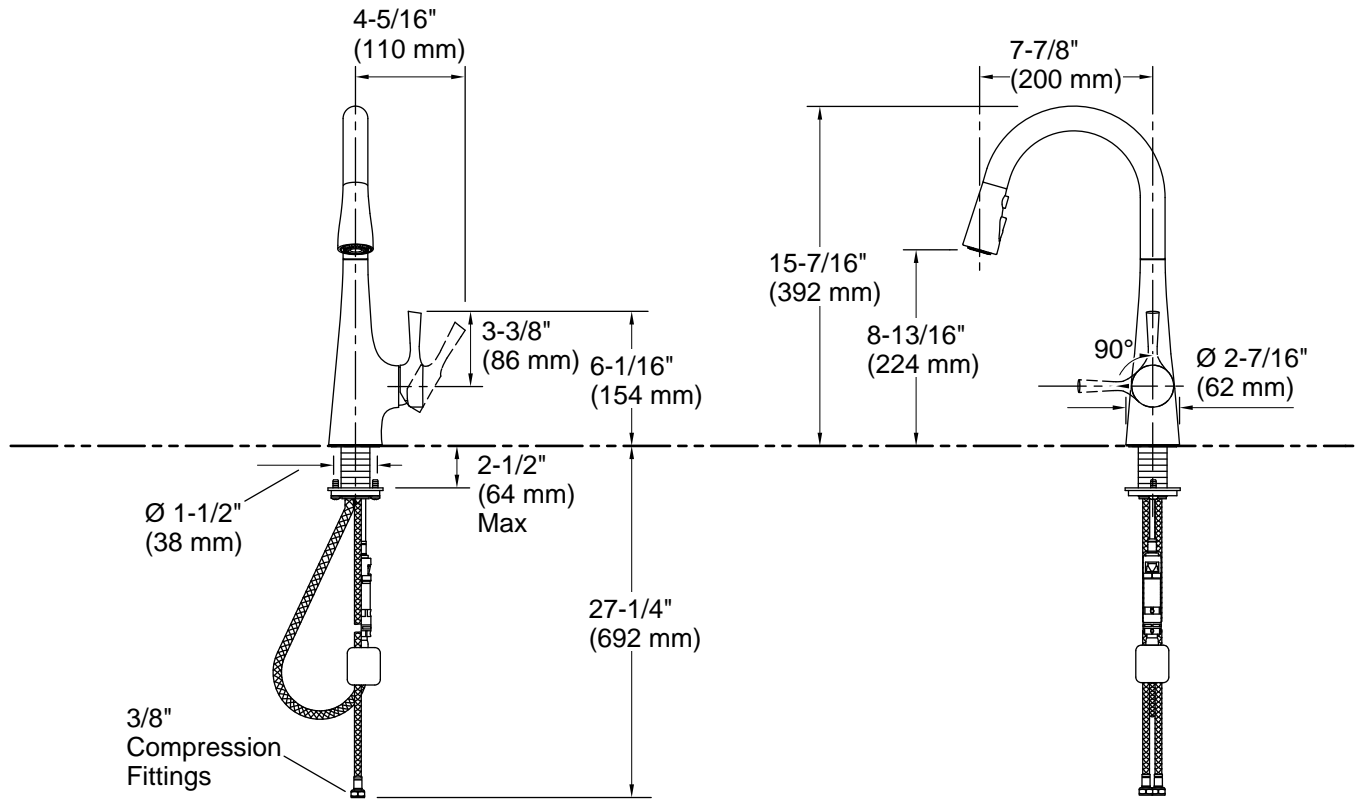

Adapters, Rough-in and Extension Kits

1012715 Range: 2-1/2" (64 mm) -
4-5/8" (117 mm)

Recommended Products/Accessories

K-77685 Single-cartridge water filtration system
K-77686 Double-cartridge water filtration system
K-77687 single replacement filter cartridge
K-77688 Replacement Filter Cartridges, Two-Pack
K-23723 Faucet cleaner

Optional Products/Accessories

1012715 Kitchen Faucet Deep Rough-In Kit
K-24461 Three-hole kitchen faucet escutcheon

ADA **CSA B651**

Codes/Standards

ASME A112.18.1/CSA B125.1
NSF/ANSI/CAN 61
NSF/ANSI/CAN 372
All applicable US Federal and State material regulations
DOE - Energy Policy Act 1992
California Energy Commission (CEC)
ADA
ICC/ANSI A117.1
CSA B651
IAPMO Certification

Technical Information

All product dimensions are nominal.

Faucet:

Flow rate: 1.5 gal/min (5.7 l/min)

Drain included: No

Spout:

Spout reach: 7-7/8" (200 mm)

Handshower: