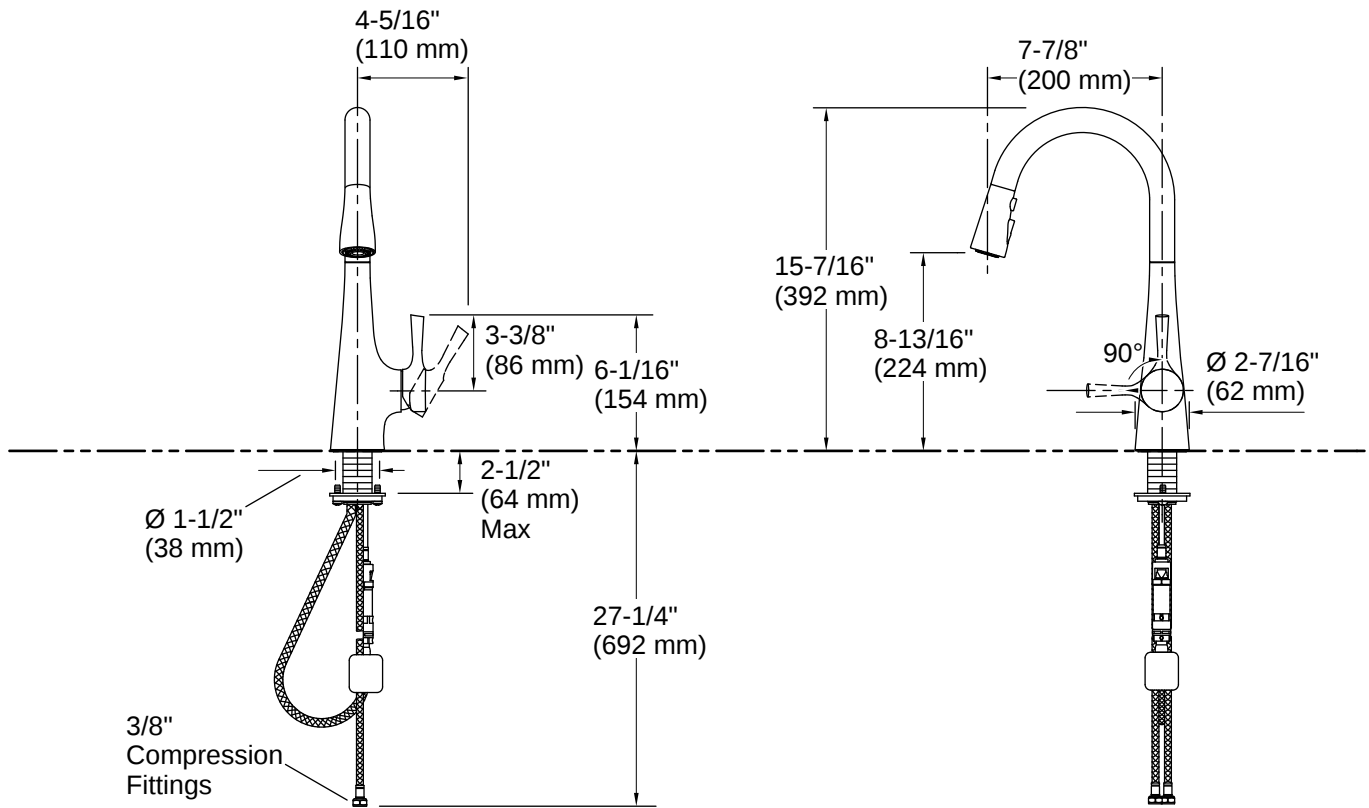

Spout Reach: 7-7/8" (200 mm)

Flow Rate

Faucet Flow Rate: 1.5 gpm (5.7 l/min)

Valves

Included Valve: Ceramic disc

Material

- Premium metal construction for durability and reliability
- KOHLER finishes resist corrosion and tarnishing

Installation

- Single-hole installation (three-hole escutcheon sold separately)
- Flexible supply lines simplify installation

Installation Notes

Install this product according to the installation instructions.