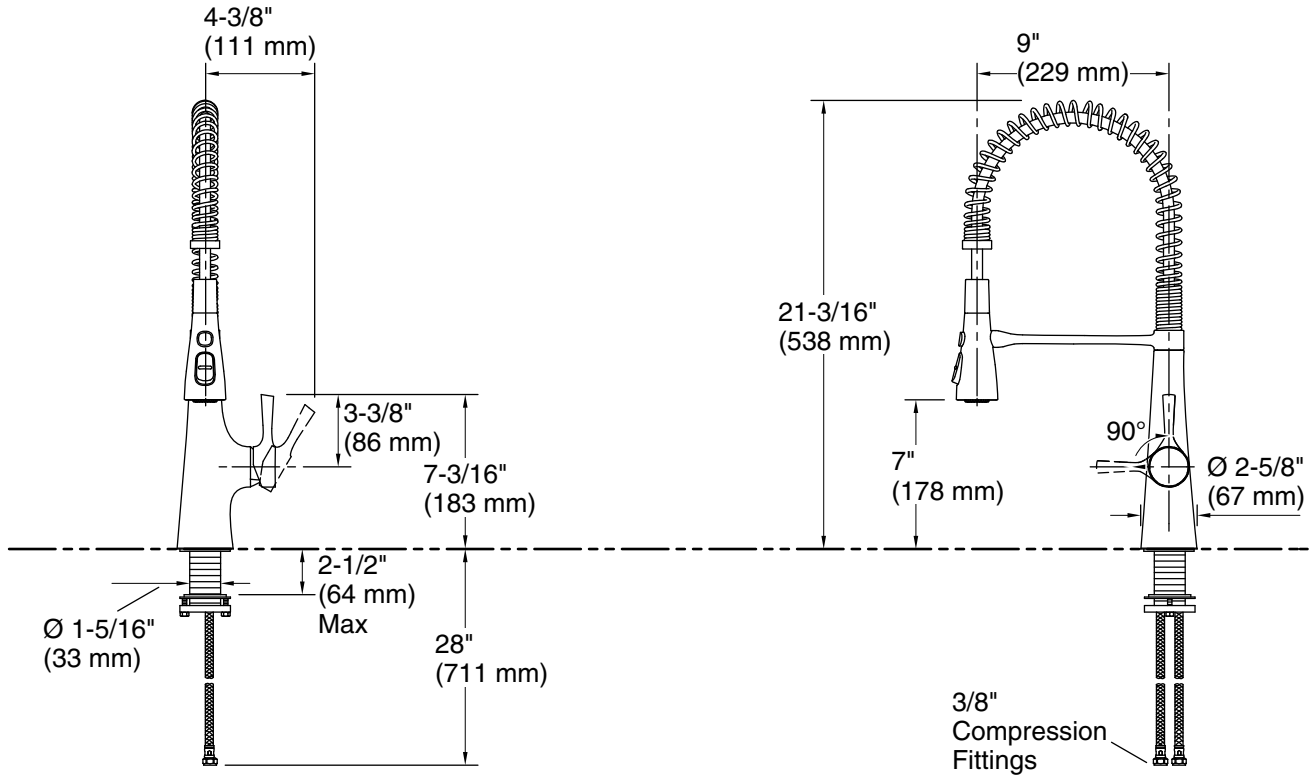

Technical Information

All product dimensions are nominal.

Faucet flow rate: 1.5 gal/min (5.7 l/min)

Drain included: No

Notes

Install this product according to the installation instructions.

ADA compliant for faucet handles only.

ADA compliant for faucet handles only

ADA, CSA B651 compliant when installed to the specific requirements of these regulations.