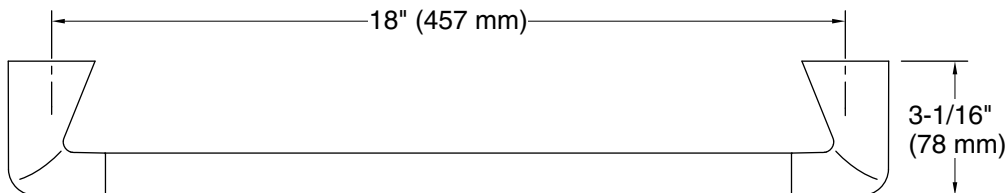

Technical Information

All product dimensions are nominal.

Material: Zinc, Stainless Steel

Notes

Install this product according to the installation instructions.

CAUTION: Risk of personal injury. Do not install these products in any area where they are likely to be used inadvertently as a grab bar or support bar. These products are not designed or intended for use as a grab bar or support bar.