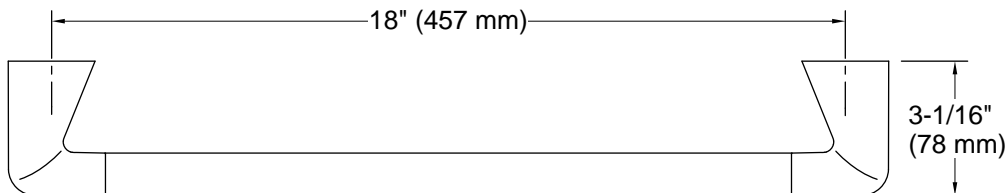

Technical Information

All product dimensions are nominal.

Material: Zinc, Stainless Steel

Notes

Install this product according to the installation instructions.

CAUTION: Risk of personal injury. Do not install these products in any area where they are likely to be used inadvertently as a grab bar or support bar. These products are not designed or intended for use as a grab bar or support bar.