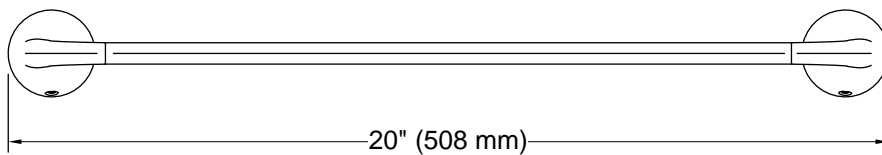

Technical Information

All product dimensions are nominal.

Material: Zinc, Stainless Steel

Notes

Install this product according to the installation instructions.

CAUTION: Risk of personal injury. Do not install these products in any area where they are likely to be used inadvertently as a grab bar or support bar. These products are not designed or intended for use as a grab bar or support bar.