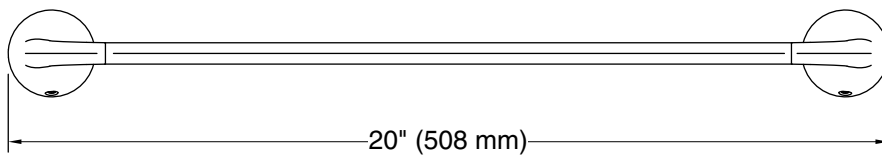

Technical Information

All product dimensions are nominal.

Material: Zinc, Stainless Steel

Notes

Install this product according to the installation instructions.

CAUTION: Risk of personal injury. Do not install these products in any area where they are likely to be used inadvertently as a grab bar or support bar. These products are not designed or intended for use as a grab bar or support bar.