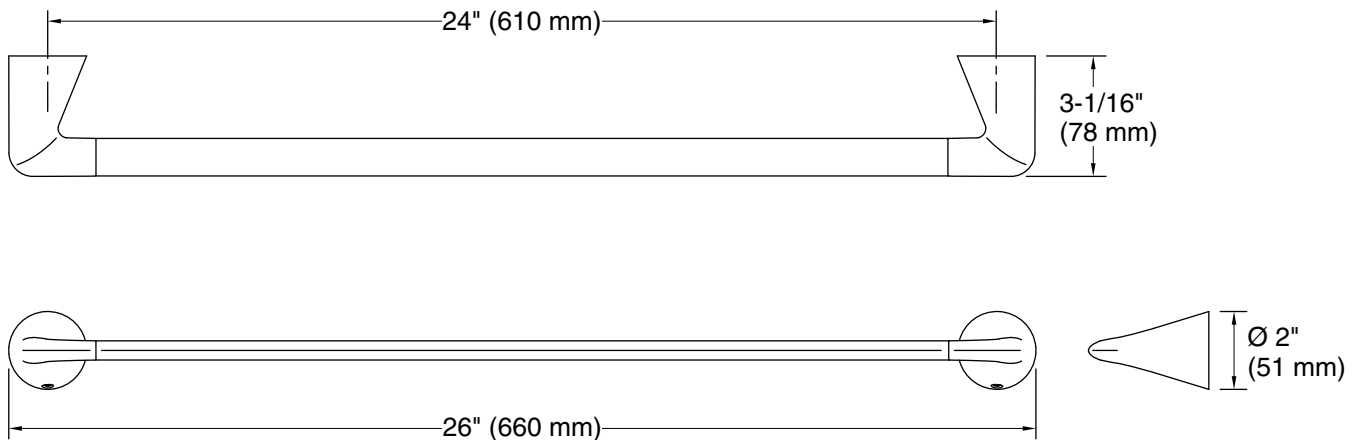

Technical Information

All product dimensions are nominal.

Material: Zinc, Stainless Steel

Notes

Install this product according to the installation instructions.

CAUTION: Risk of personal injury. Do not install these products in any area where they are likely to be used inadvertently as a grab bar or support bar. These products are not designed or intended for use as a grab bar or support bar.