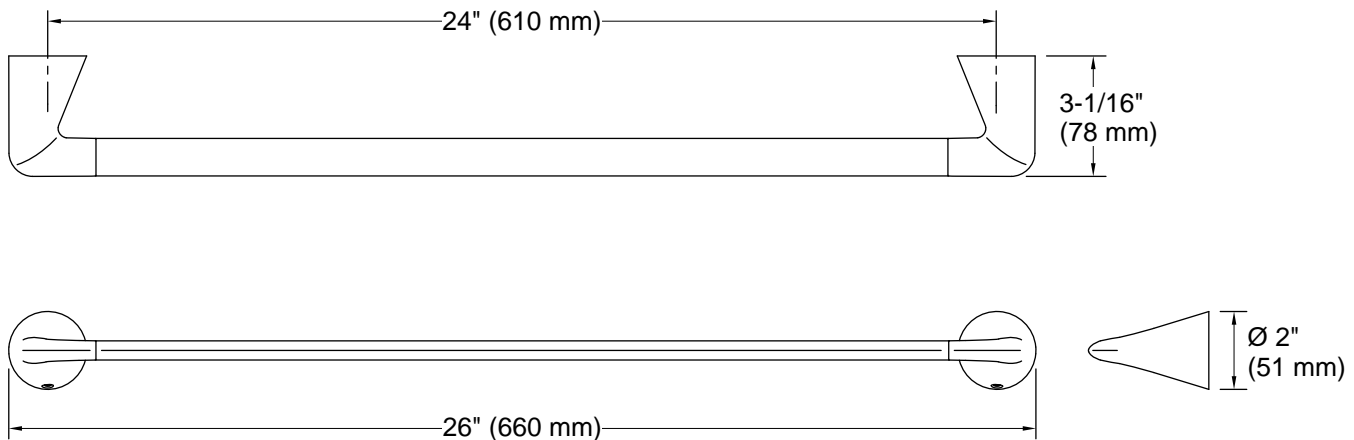

**Modern**  
24" towel bar  
**K-24756**

**Features**

- Coordinates with other Modern accessories

**Material**

- Premium metal construction for durability and reliability
- KOHLER finishes resist corrosion and tarnishing

## Technical Information

All product dimensions are nominal.

Material: Zinc, Stainless Steel