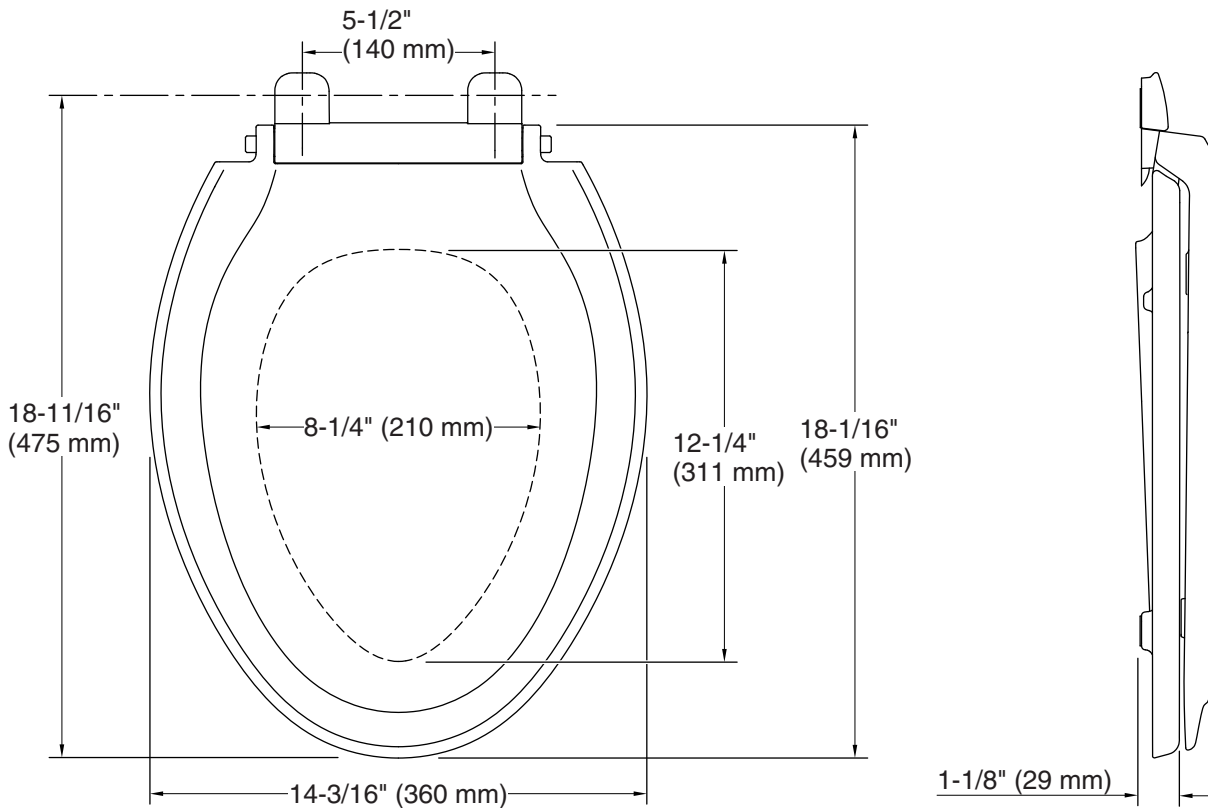

**Technical Information**

All product dimensions are nominal.

- Seat shape type: Elongated  
Seat front type: Closed-front  
Seat-mounting holes: 5-1/2" (140 mm)