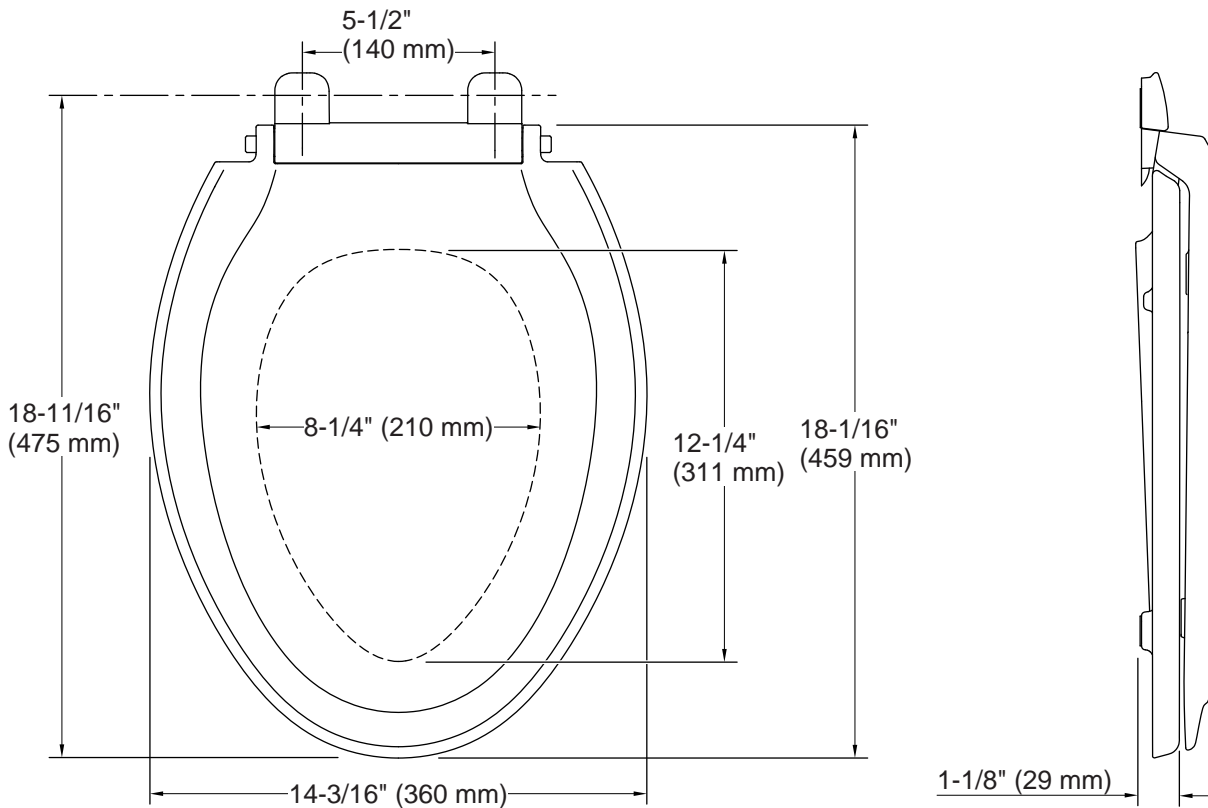

Rutledge®
Nightlight ReadyLatch® Quiet-Close™ elongated toilet
seat
K-24764-RL

Features

- Grip-Tight installation hardware makes it easy to fasten the seat – everything is done from above the bowl
- ReadyLatch® hinge provides a positive lock/unlock latch to securely hold seat in position, yet seat easily removes for cleaning or adjusting fit
- Quiet-Close™ elongated lid and seat prevents slamming
- Grip-Tight bumpers hold seat firmly in place
- Light intensity designed to provide enough light to see the toilet without disrupting nighttime vision
- Choose between three brightness levels: a soft glow or brighter illumination
- Dual LED lighting offers guiding light when lid is down and task light when lid is lifted
- Illumination cycle with automatic 10-hour nightlight
- Battery-operated - no electrical cords required
- Up to six months of battery life (uses 4 AA batteries, not included)
- Contoured seat for user comfort
- Color-matched plastic hinges
- Fits most elongated toilets

Color	Code	Description
-------	------	-------------

	0	White
---	---	-------

Technical Information

All product dimensions are nominal.

- Seat shape type: Elongated
Seat front type: Closed-front
Seat-mounting holes: 5-1/2" (140 mm)