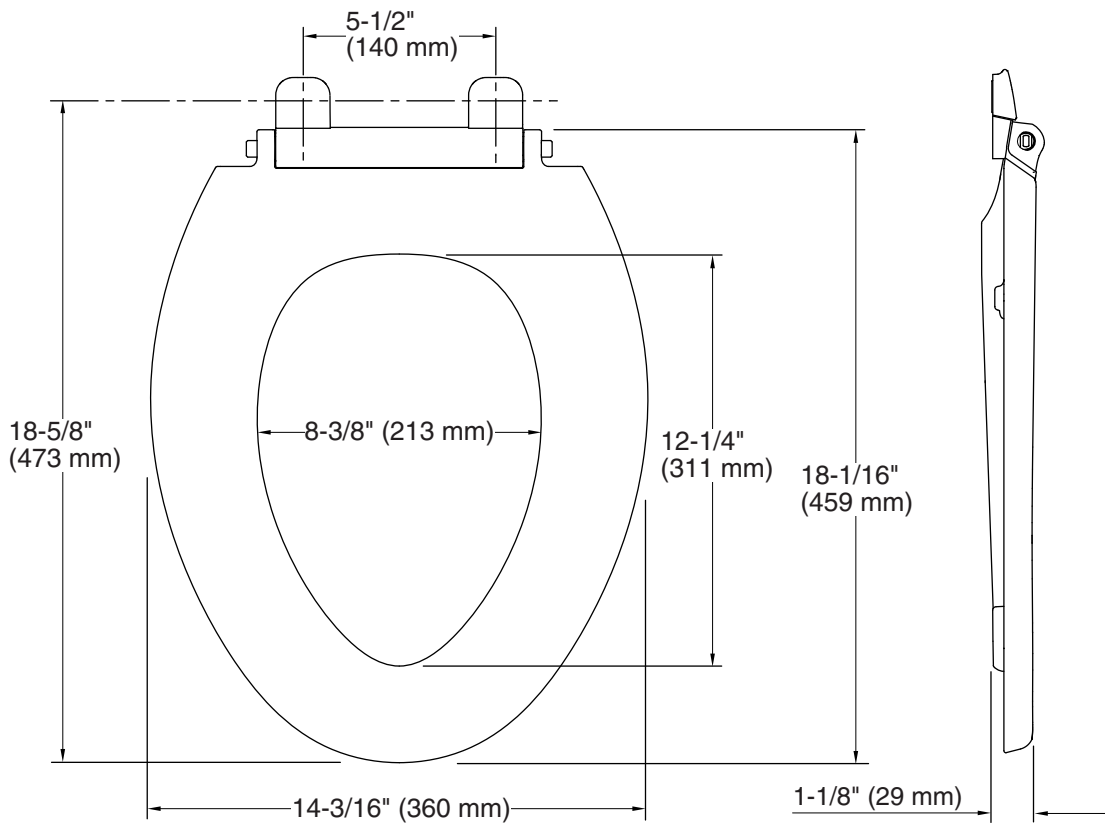

Technical Information

All product dimensions are nominal.

Seat shape type: Elongated
Seat front type: Closed-front
Seat-mounting holes: 5-1/2" (140 mm)

Notes

Install this product according to the installation guide.

Requires 4 AA batteries (not included).