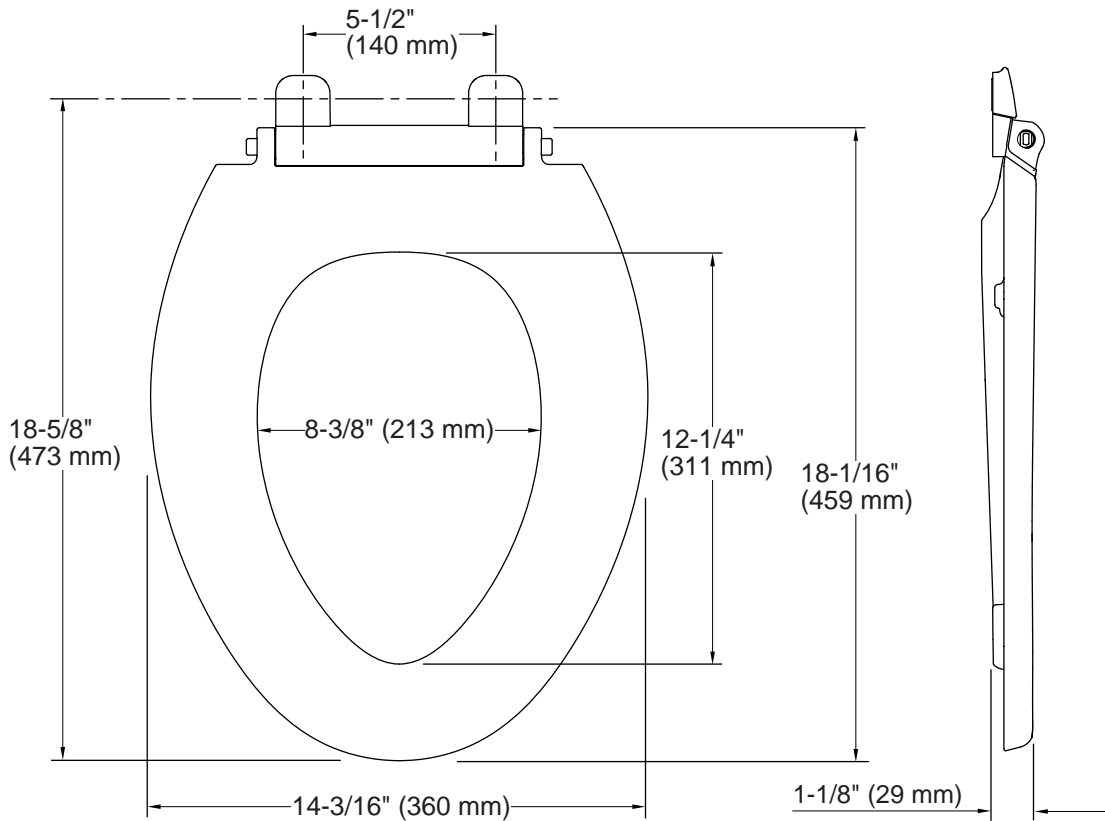

Technical Information

All product dimensions are nominal.

Seat shape type: Elongated
Seat front type: Closed-front
Seat-mounting holes: 5-1/2" (140 mm)

Notes

Install this product according to the installation guide.

Requires 4 AA batteries (not included).