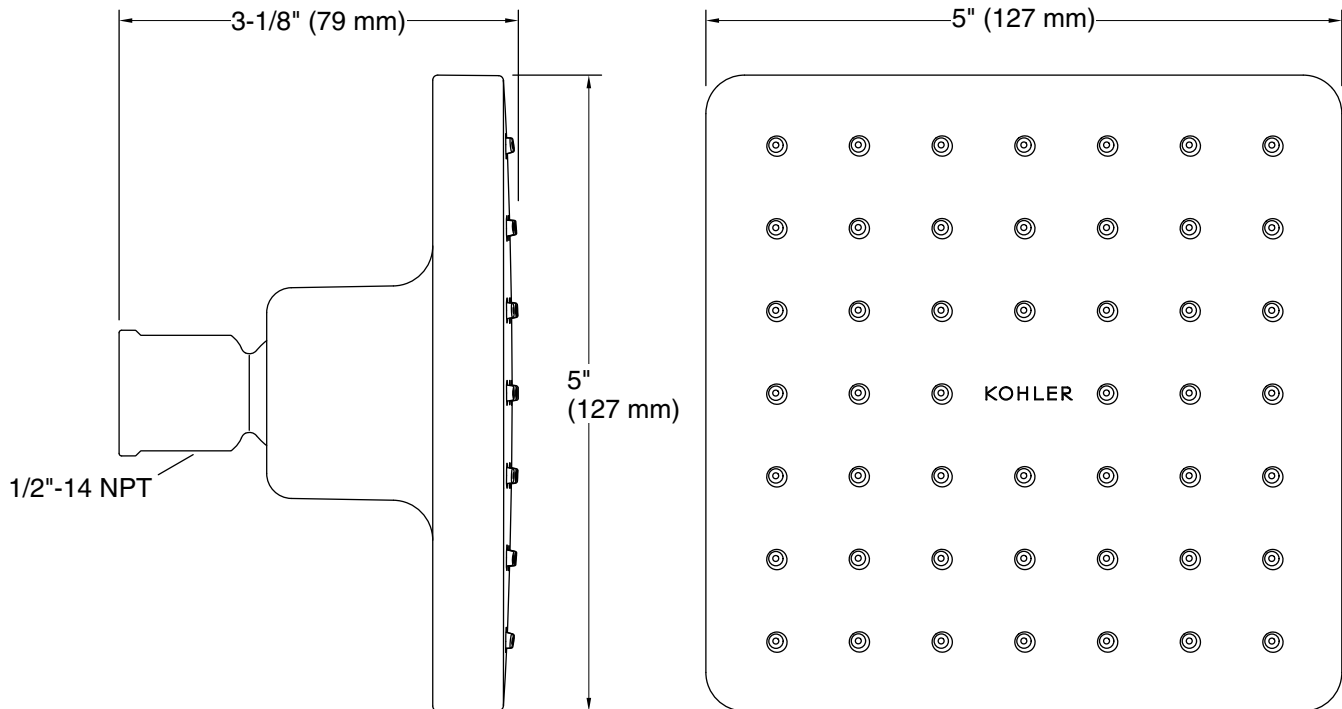

Features

- Single-function showerhead with 48 nozzle 5" (127 mm) diameter sprayface
- Optimized sprayface for maximum performance
- 2.5 gpm (9.5 lpm) maximum flow rate at 45 psi (3.1 bar)
- MasterClean™ sprayface features an easy-to-clean surface that withstands mineral buildup and maximizes spray performance
- Coordinates with other products in the Parallel collection

Installation

- 1/2 -14 NPT connection
- Wall-mount

Recommended Products/Accessories

K-7397 Shower Arm and Flange

Codes/Standards

ASME A112.18.1/CSA B125.1
DOE - Energy Policy Act 1992
IAPMO Certification

KOHLER® Faucet Lifetime Limited Warranty

Technical Information

All product dimensions are nominal.

Drain included: No

Showerhead/Body Spray:

Rated maximum flow: 2.5 gal/min (9.5 l/min)

Notes

Install this product according to the installation instructions.