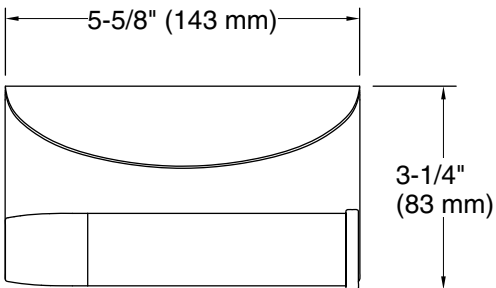

Technical Information

All product dimensions are nominal.

Material: Brass, Stainless Steel, Zinc

Notes

Install this product according to the installation instructions.

CAUTION: Risk of personal injury. Do not install these products in any area where they are likely to be used inadvertently as a grab bar or support bar. These products are not designed or intended for use as a grab bar or support bar.