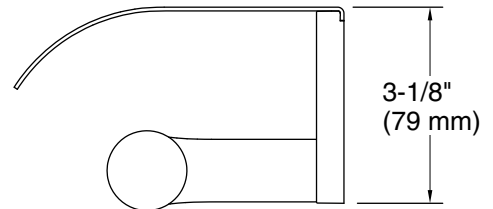

Technical Information

All product dimensions are nominal.

Material: Brass, Stainless Steel, Zinc

Notes

Install this product according to the installation instructions.

CAUTION: Risk of personal injury. Do not install these products in any area where they are likely to be used inadvertently as a grab bar or support bar. These products are not designed or intended for use as a grab bar or support bar.