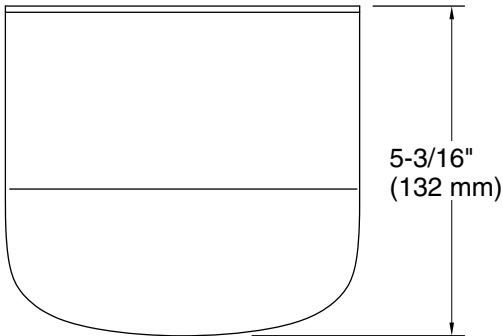

Technical Information

All product dimensions are nominal.

Material: Brass, Stainless Steel, Zinc

Notes

Install this product according to the installation instructions.

CAUTION: Risk of personal injury. Do not install these products in any area where they are likely to be used inadvertently as a grab bar or support bar. These products are not designed or intended for use as a grab bar or support bar.