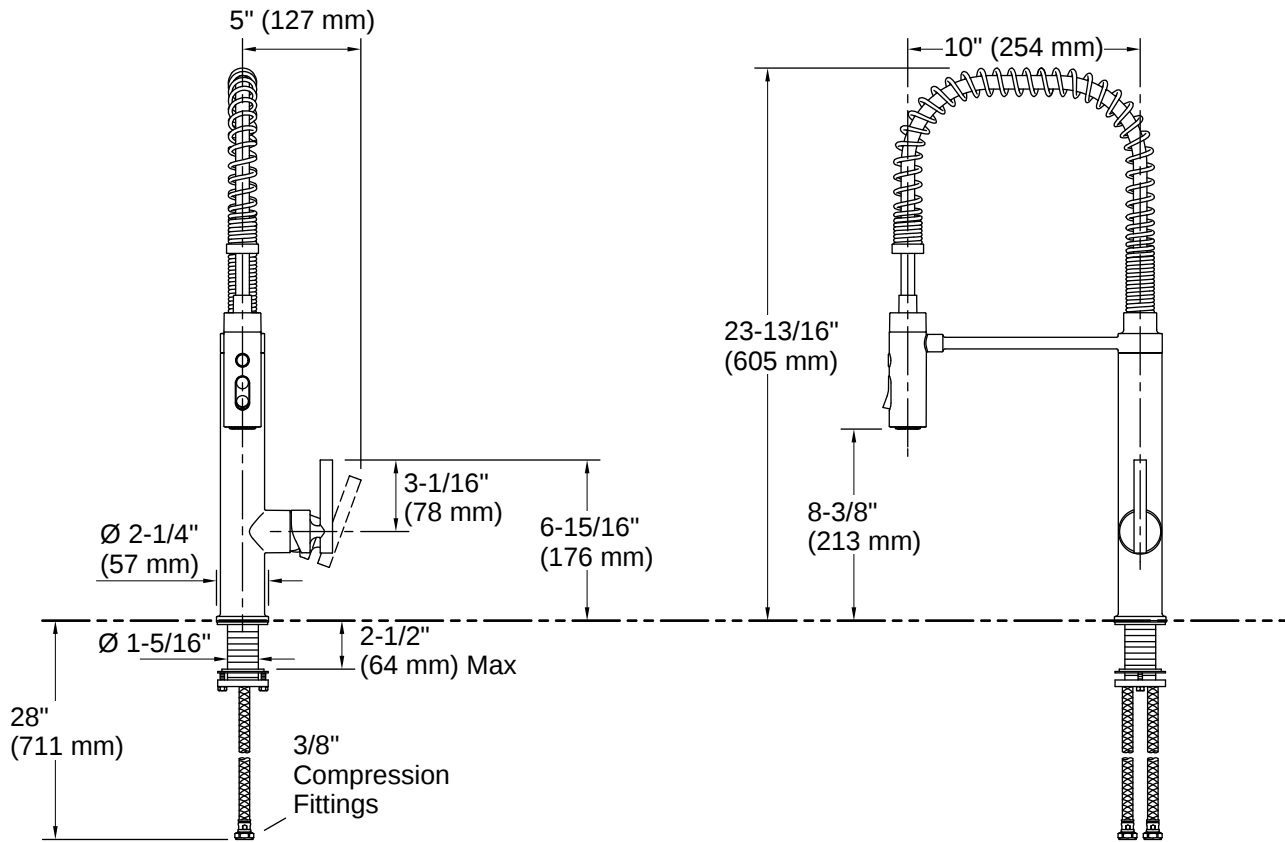

Installation

- Single hole
- Flexible supply lines simplify installation

Installation Notes

Install this product according to the installation instructions.

ADA compliant for faucet handles only.
ADA compliant for faucet handles only
ADA, CSA B651 compliant when installed to the specific requirements of these regulations.