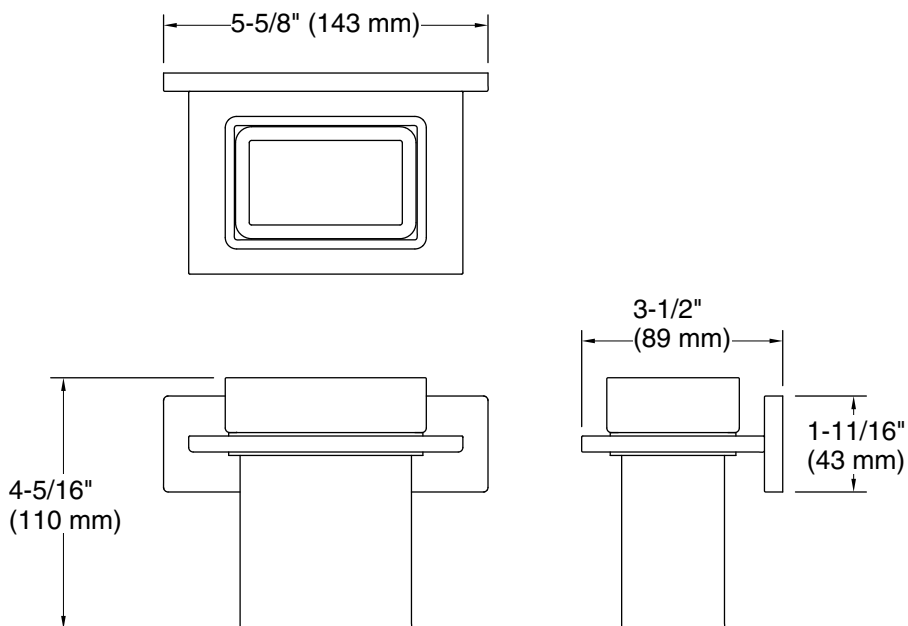

Technical Information

All product dimensions are nominal.

Material: Glass, Brass

Notes

Install this product according to the installation instructions.