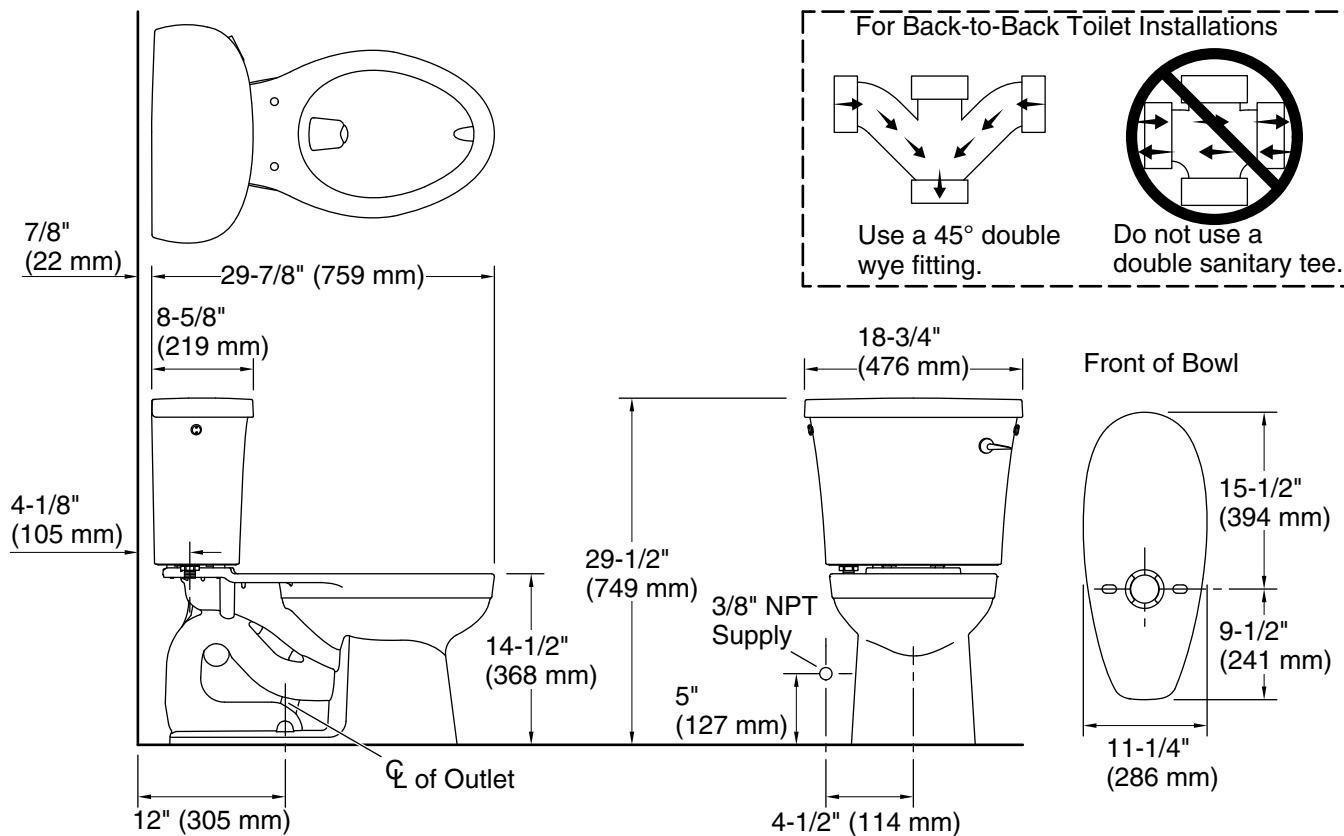

Kingston™

Two-piece elongated toilet, 1.28 gpf
K-25087-TR

Features

- Ideal for commercial installations
- Two-piece design
- Elongated bowl offers added room and comfort
- 1.28 gpf (4.8 lpf)
- Durable metal right-hand Polished Chrome trip lever
- 2-1/8" (54 mm) fully glazed trapway
- Tank cover locks included
- Easy-to-service silicone seal
- Sanitary guard where bowl and tank meet for ease of cleaning
- Encapsulated bolts prevent rust and corrosion
- Combination consists of the K-25086 bowl and K-25100-TR tank
- Class Five® canister optimizes the flow out of the tank, harnessing gravity and the natural powerful reducing cascade of water to increase the power and effectiveness of the flush

Installation

- Three-bolt quick-connect installation
- Standard 12" (305 mm) rough-in
- Seat and supply line sold separately

Recommended Products/Accessories

- K-7637 Angle Supply with Stop (single)
- K-20110 Brevia™ Quiet-Close™ elongated toilet seat
- K-4650-A Lustra™ Elongated toilet seat with antimicrobial agent
- K-5420 Low-Profile Bolt Caps
- K-23726 Drain treatment

Technical Information

All product dimensions are nominal.

Toilet type:	Floor-mount
Waste Outlet:	Floor
Bowl shape:	Elongated
Flush type:	Class Five
Trap passageway:	2-1/8" (54 mm)
Water surface size:	10-13/16" x 7-1/4" (274 mm x 183 mm)
Rim to water surface:	5-5/8" (143 mm)
Rough-in:	12" (305 mm)

Notes

Install this product according to the installation instructions.

For back-to-back toilet installations: Use only a 45° double wye fitting.