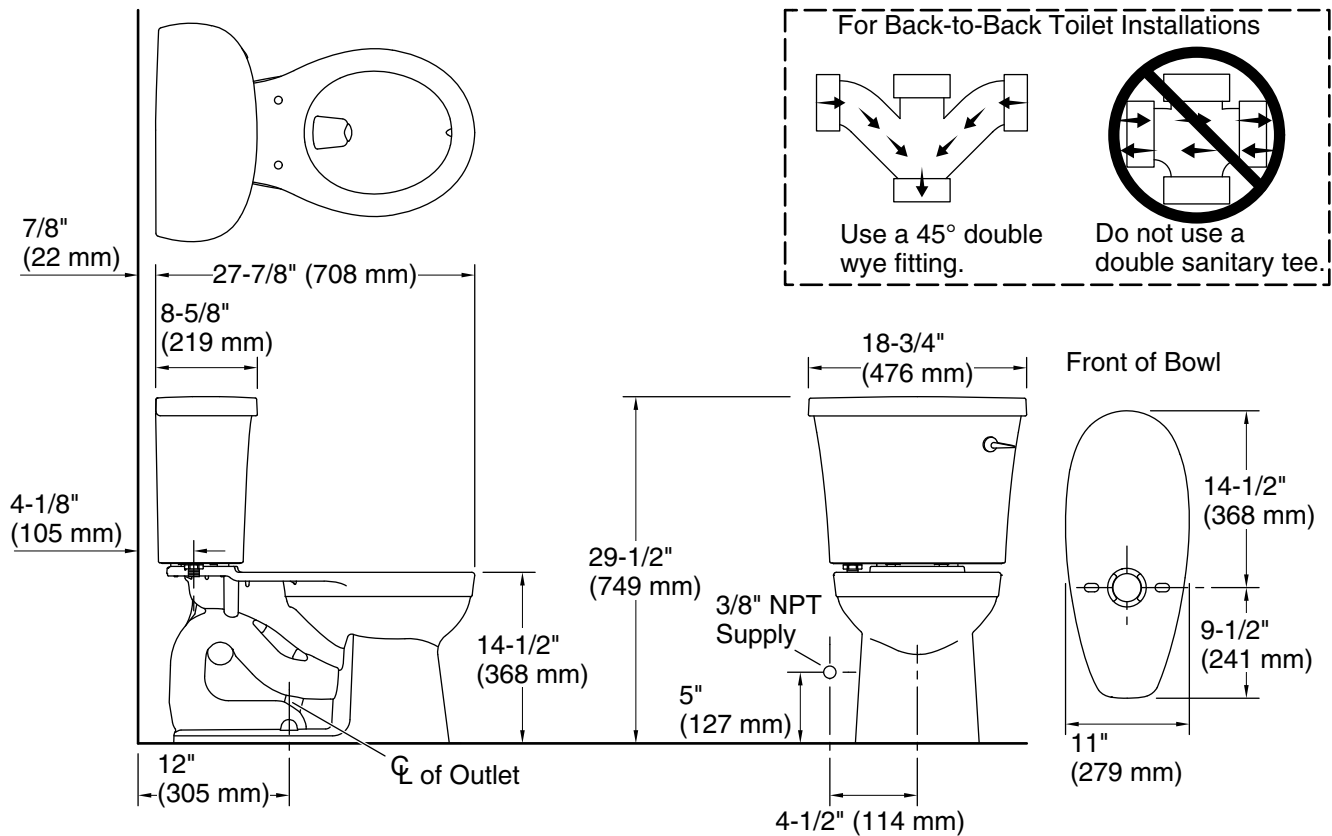

# Kingston™

Two-piece round-front toilet, 1.28 gpf  
**K-25097-SSRA**

## Installation

- Three-bolt quick-connect installation
- Standard 12" (305 mm) rough-in
- Seat and supply line sold separately

## Technical Information

All product dimensions are nominal.

Toilet type:	Floor-mount
Waste Outlet:	Floor
Bowl shape:	Round-front
Flush type:	Class Five
Trap passageway:	2-1/8" (54 mm)
Water surface size:	10-3/8" x 7-1/16" (264 mm x 179 mm)
Rim to water surface:	5-5/8" (143 mm)
Rough-in:	12" (305 mm)

## Notes

Install this product according to the installation instructions.

For back-to-back toilet installations: Use only a 45° double wye fitting.