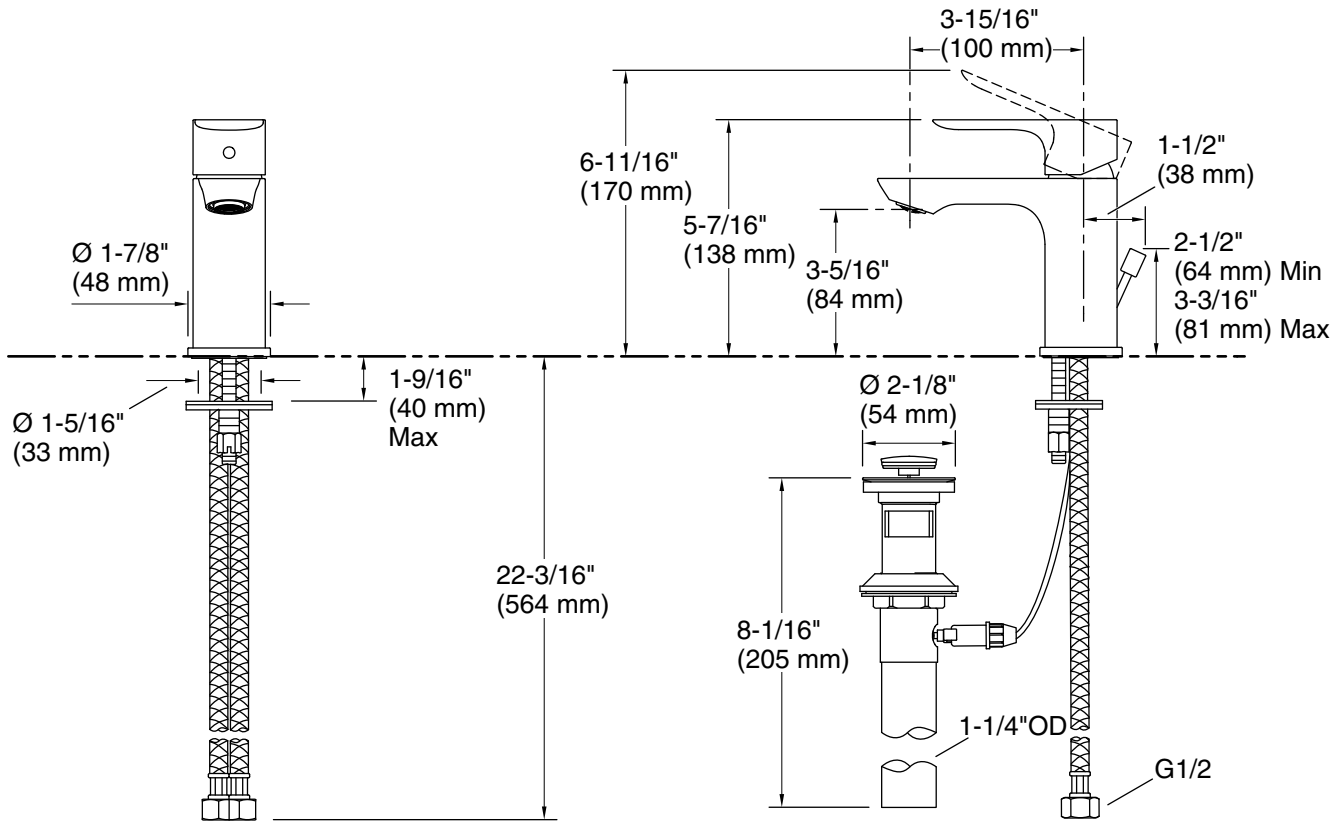

KOHLER® Faucets

Single-handle bathroom sink faucet with Lever handle,

4.5 lpm

K-25102T-4E2

Features

- Single Lever handle allows for on/off activation, volume, and temperature control
- Red/blue indexing on handle
- 3-15/16" (100 mm) spout reach
- 3-5/16" (84 mm) spout height
- 1.2 gpm (4.5 lpm) maximum flow rate at 60 psi (4.14 bar)
- Aerated flow
- KOHLER ceramic disc valves exceed industry longevity standards by over two times, ensuring durable performance for life
- Includes cable drain with 1-1/4" (32 mm) metal tailpiece
- Part of the Aleo S bathroom faucet and showering collection

Aleo™ S

Technical Information

All product dimensions are nominal.

Faucet flow rate: 1.2 gal/min (4.5 l/min)

Drain included: Yes

Drain with overflow: Yes

Notes

Install this product according to the installation instructions.