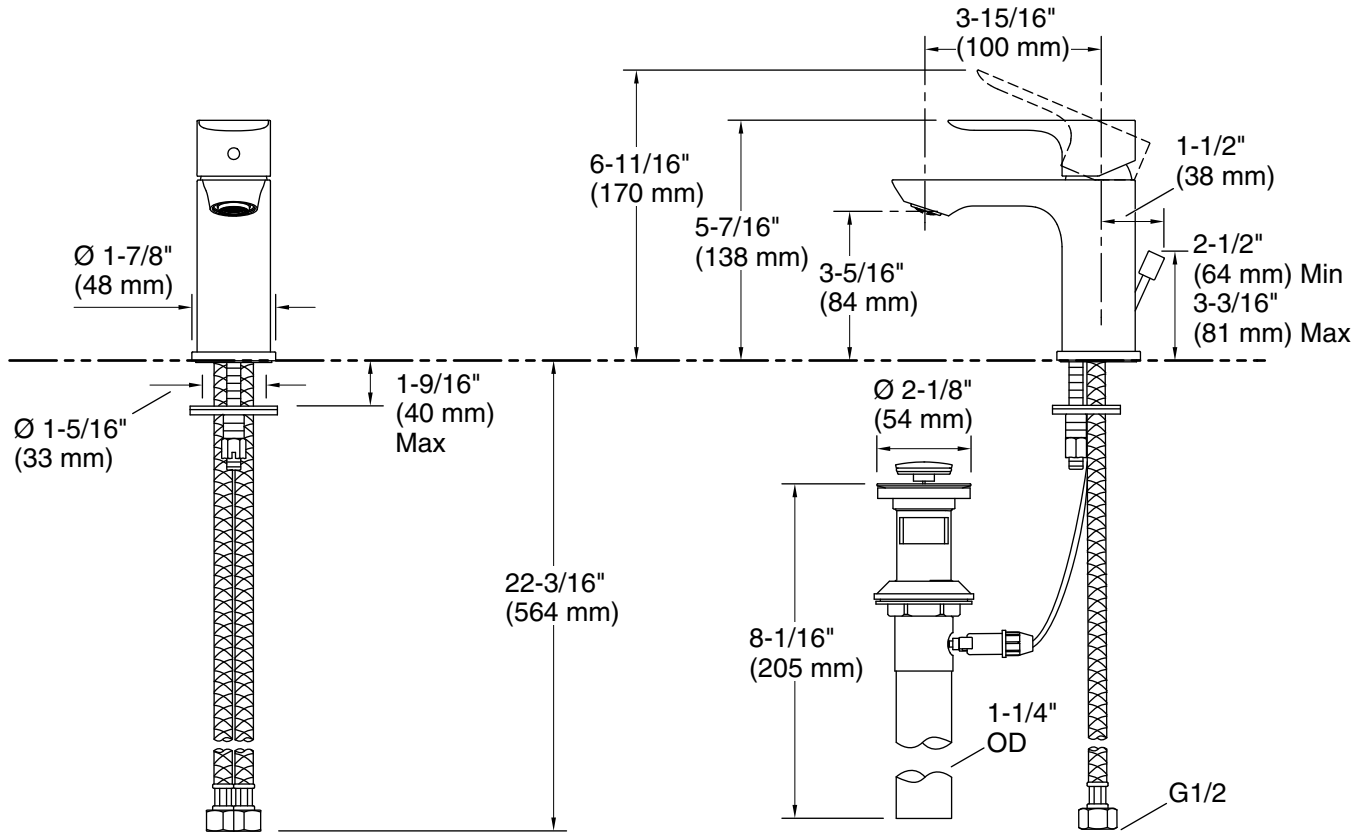

Technical Information

All product dimensions are nominal.

Faucet:

Flow rate: 1.2 gal/min (4.5 l/min)

Pressure: 45 psi (3.1 bar)

Drain included: Yes

Drain with overflow: Yes

Notes

Install this product according to the installation instructions.