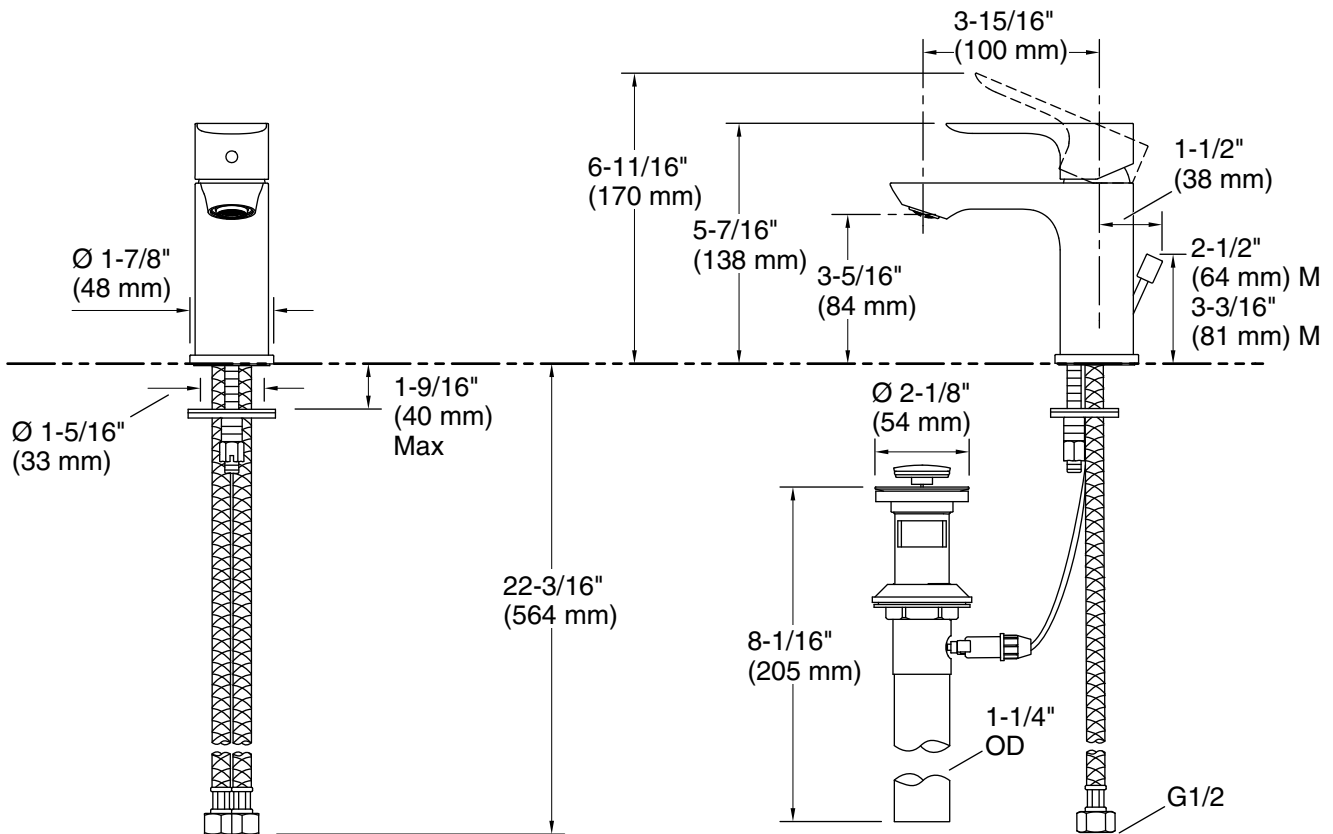

Features

- Single lever handle allows for both on/off activation and temperature setting
- 3-15/16" (100 mm) spout reach
- 3-5/16" (84 mm) spout height
- 2.2 gpm (8.3 lpm) maximum flow rate at 60 psi (4.14 bar)
- Aerated flow delivers a smooth, steady stream of water
- Red/blue indexing on handle
- Includes valve
- KOHLER ceramic disc valves exceed industry longevity standards by over two times, ensuring durable performance for life
- Includes cable drain with 1-1/4" (32 mm) metal tailpiece
- Part of the Aleo S bathroom faucet and showering collection

Recommended Products/Accessories

K-23723 Faucet cleaner

Codes/Standards

Plumbing Standards
GB 18145

See website for detailed warranty information.

Technical Information

All product dimensions are nominal.

Faucet:

Flow rate: 1.2 gal/min (4.5 l/min)

Pressure: 45 psi (3.1 bar)

Drain included: Yes

Drain with overflow: Yes

Notes

Install this product according to the installation instructions.