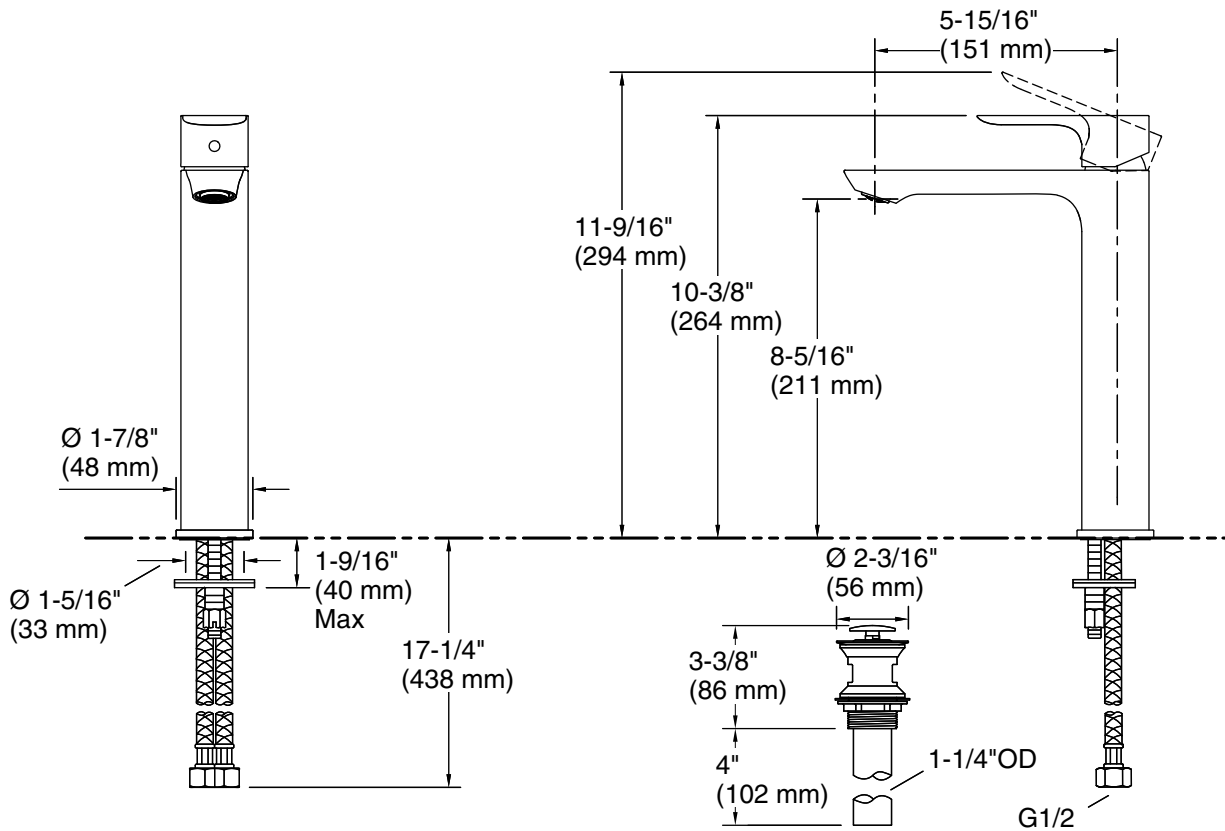

Technical Information

All product dimensions are nominal.

Faucet flow rate: 1.2 gal/min (4.5 l/min)

Drain included: Yes

Drain with overflow: Yes

Spout:

Spout reach: 5-15/16" (151 mm)

Notes

Install this product according to the installation instructions.