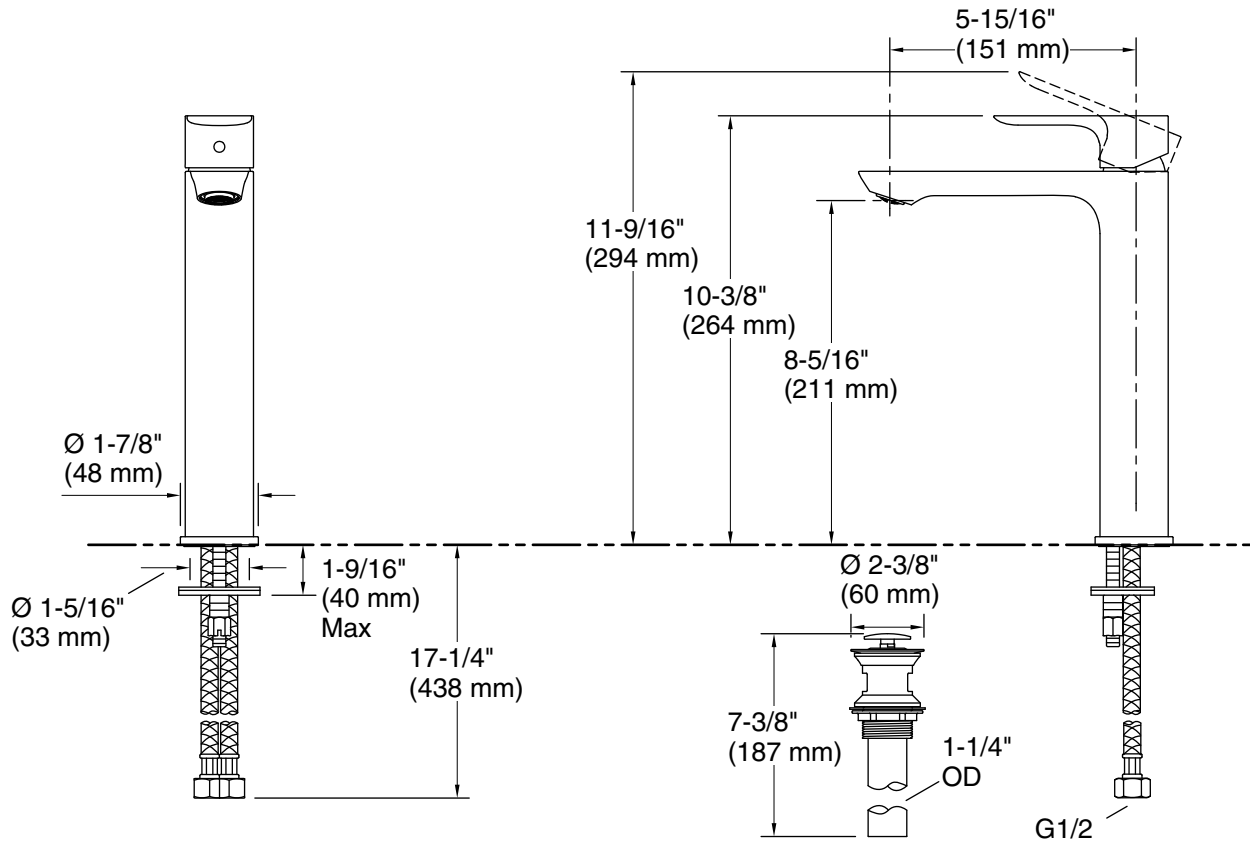

Features

- Single lever handle allows for both on/off activation and temperature setting
- 5-15/16" (151 mm) spout reach
- 8-3/10" (211 mm) spout height
- 2.2 gpm (8.3 lpm) maximum flow rate at 45 psi (3.1 bar)
- Aerated flow delivers a smooth, steady stream of water
- Red/blue indexing on handle
- Includes valve
- KOHLER ceramic disc valves exceed industry longevity standards by over two times, ensuring durable performance for life
- Includes clicker drain with 1-1/4" (32 mm) metal tailpiece
- Part of the Aleo S bathroom faucet and showering collection

Recommended Products/Accessories

K-23726 Drain treatment
K-23723 Faucet cleaner

**Codes/Standards**

Plumbing Standards
GB 18145

See website for detailed warranty information.

Technical Information

All product dimensions are nominal.

Faucet:

Flow rate: 2.2 gal/min (8.3 l/min)

Pressure: 45 psi (3.1 bar)

Drain included: Yes

Drain with overflow: Yes

Spout:

Spout reach: 5-15/16" (151 mm)

Notes